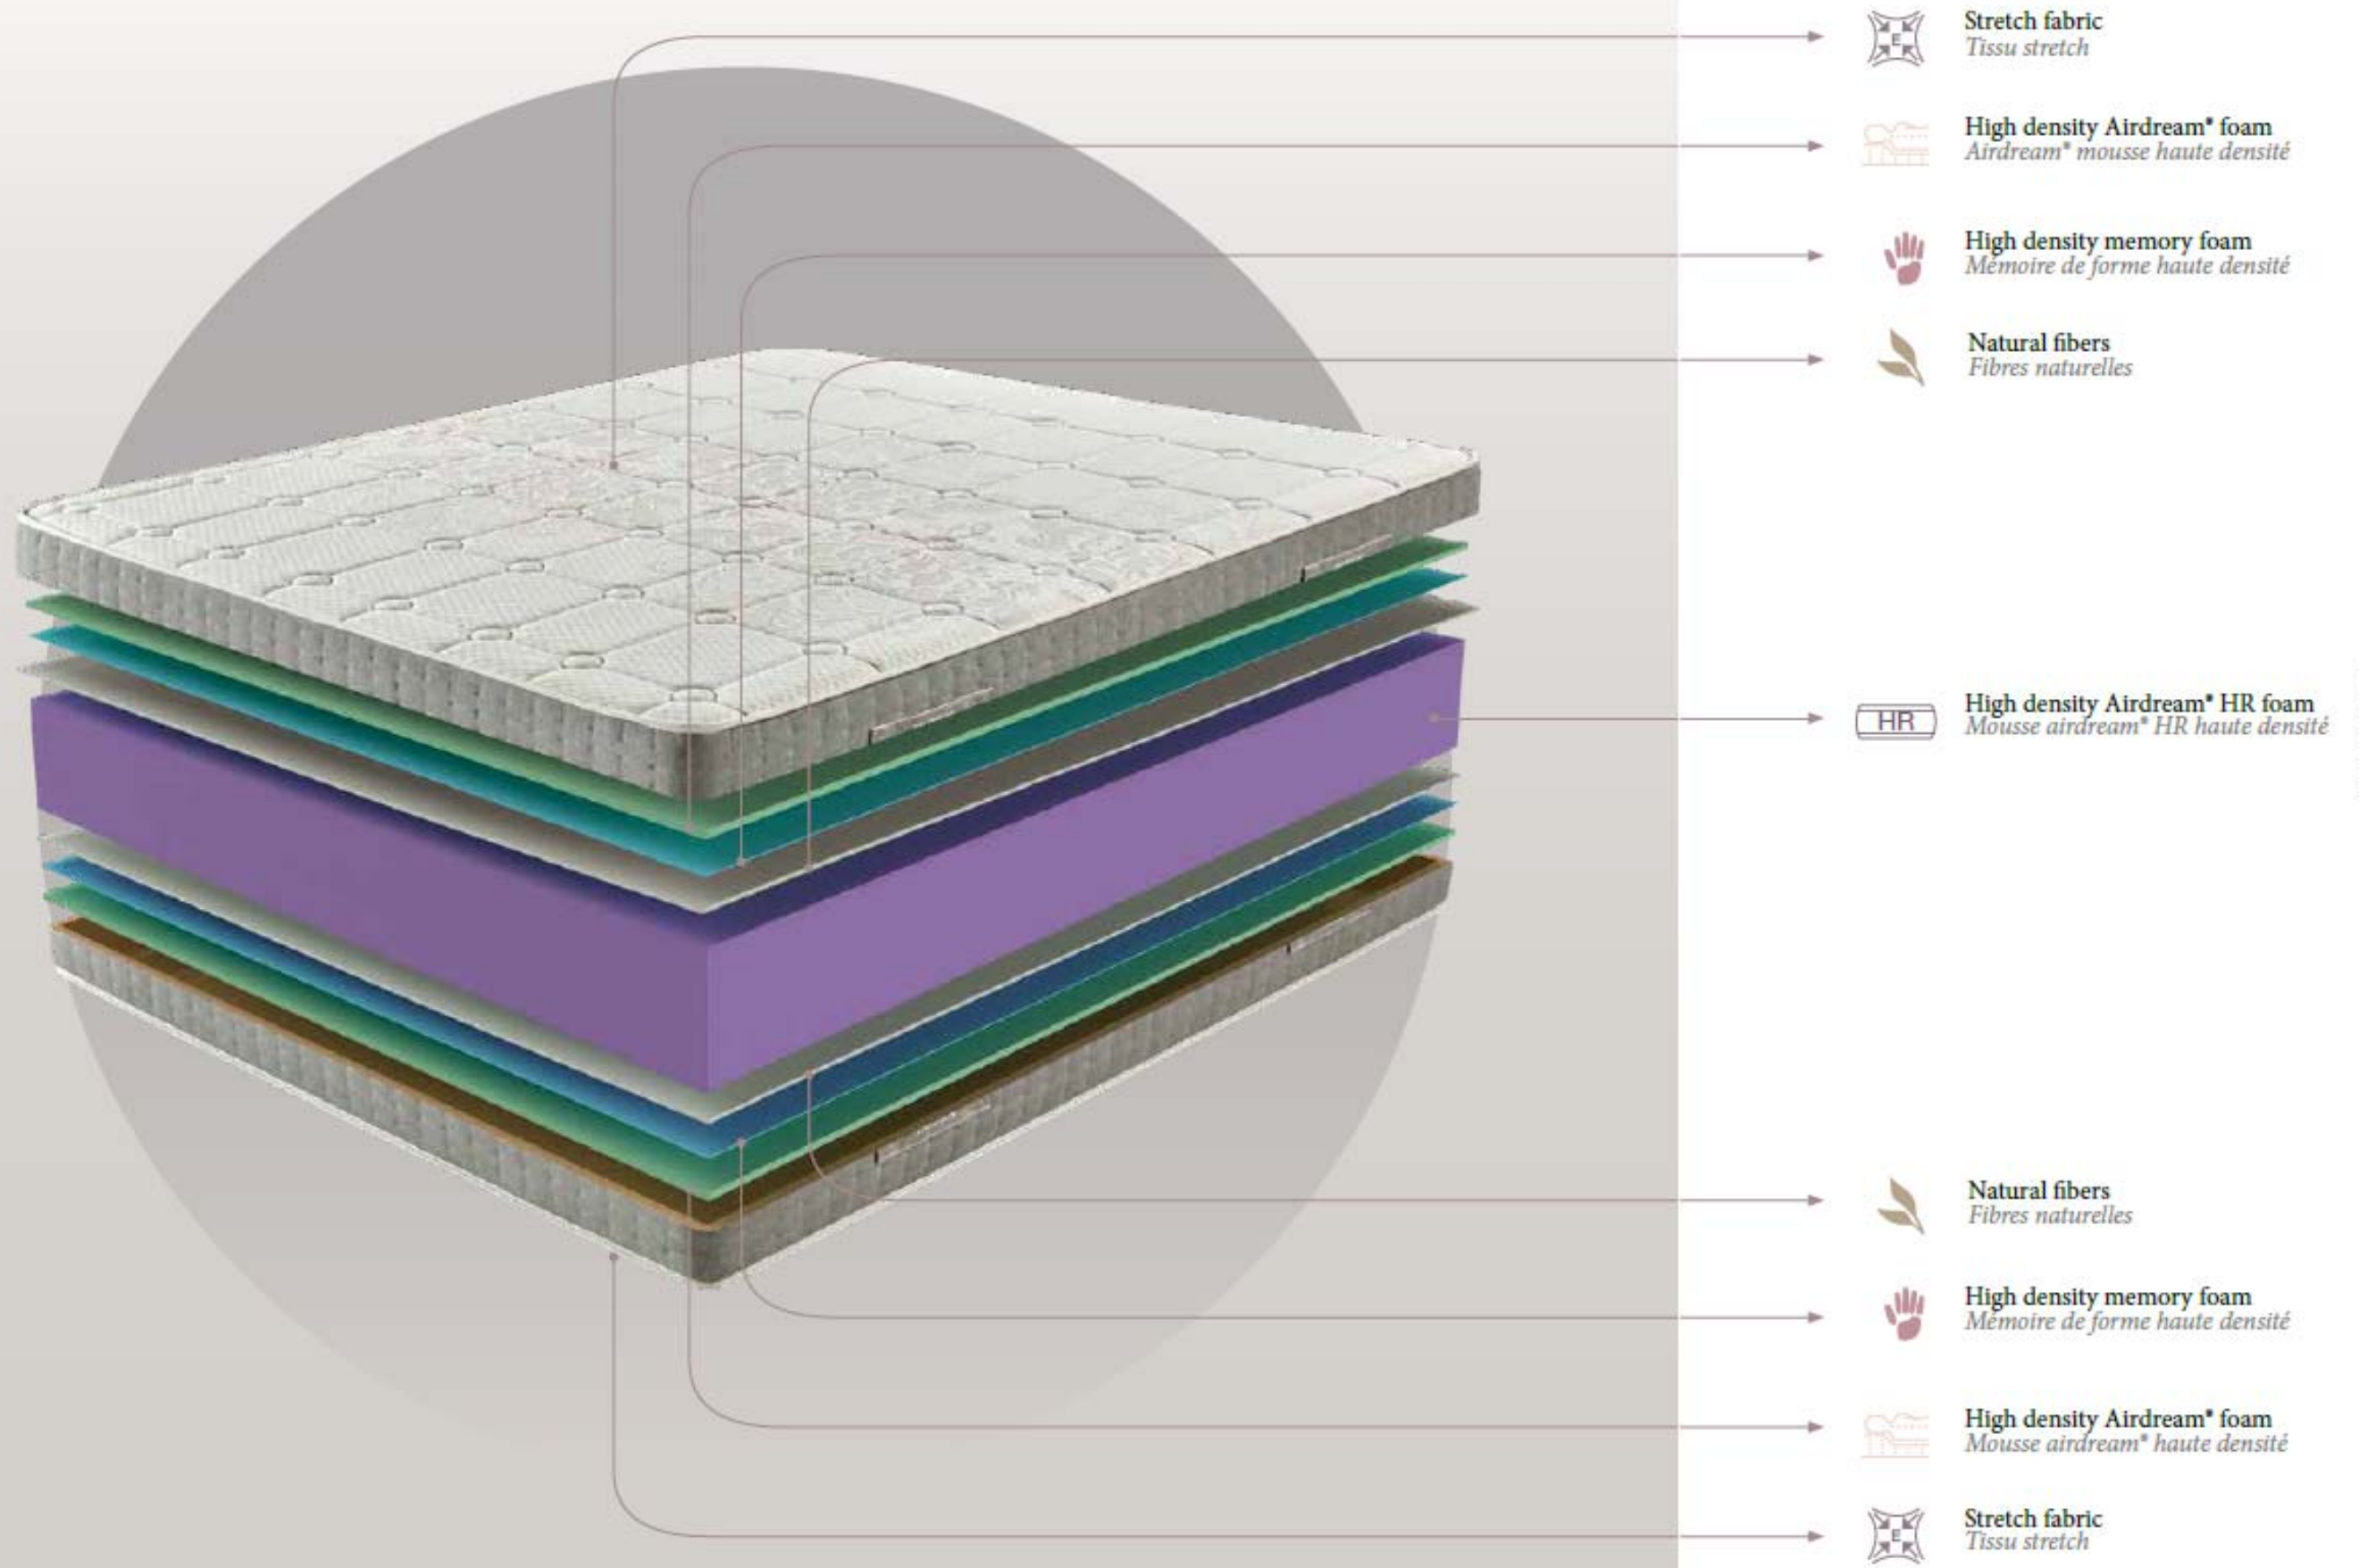

META

Airdream Mattress / *Matelas Airdream*

META

5 years warranty
on core
5 ans de garantie
du noyau

Available in
4 heights, cm
Disponible en
4 hauteurs, cm

Double sided mattress
Deux faces de couchage

Medium
Moyenne
Firmness Medium
Fermeté Moyenne

Available in 4 heights
Disponible en 4 hauteurs

Stretch fabric
Tissu stretch

-  **Stretch fabric**
Tissu stretch
-  **High density Airdream® foam**
Airdream® mousse haute densité
-  **High density memory foam**
Mémoire de forme haute densité
-  **Natural fibers**
Fibres naturelles
-  **High density Airdream® HR foam**
Mousse airdream® HR haute densité
-  **Natural fibers**
Fibres naturelles
-  **High density memory foam**
Mémoire de forme haute densité
-  **High density Airdream® foam**
Mousse airdream® haute densité
-  **Stretch fabric**
Tissu stretch

UPPER LAYERS
COUCHES SUPÉRIEURES

CORE
NOYAU

LOWER LAYERS
COUCHES INFÉRIEURES

META

The META mattress is composed of a super soft layer of Stretch fabric, high-density Airdream® foam and High-density memory foam on both the top and bottom sides.

Its high-density Airdream® core distributes body weight for maximum comfort, providing total rest independence. The sides are padded with hypoallergenic fibres, featuring four horizontal luxury embroidered handles.