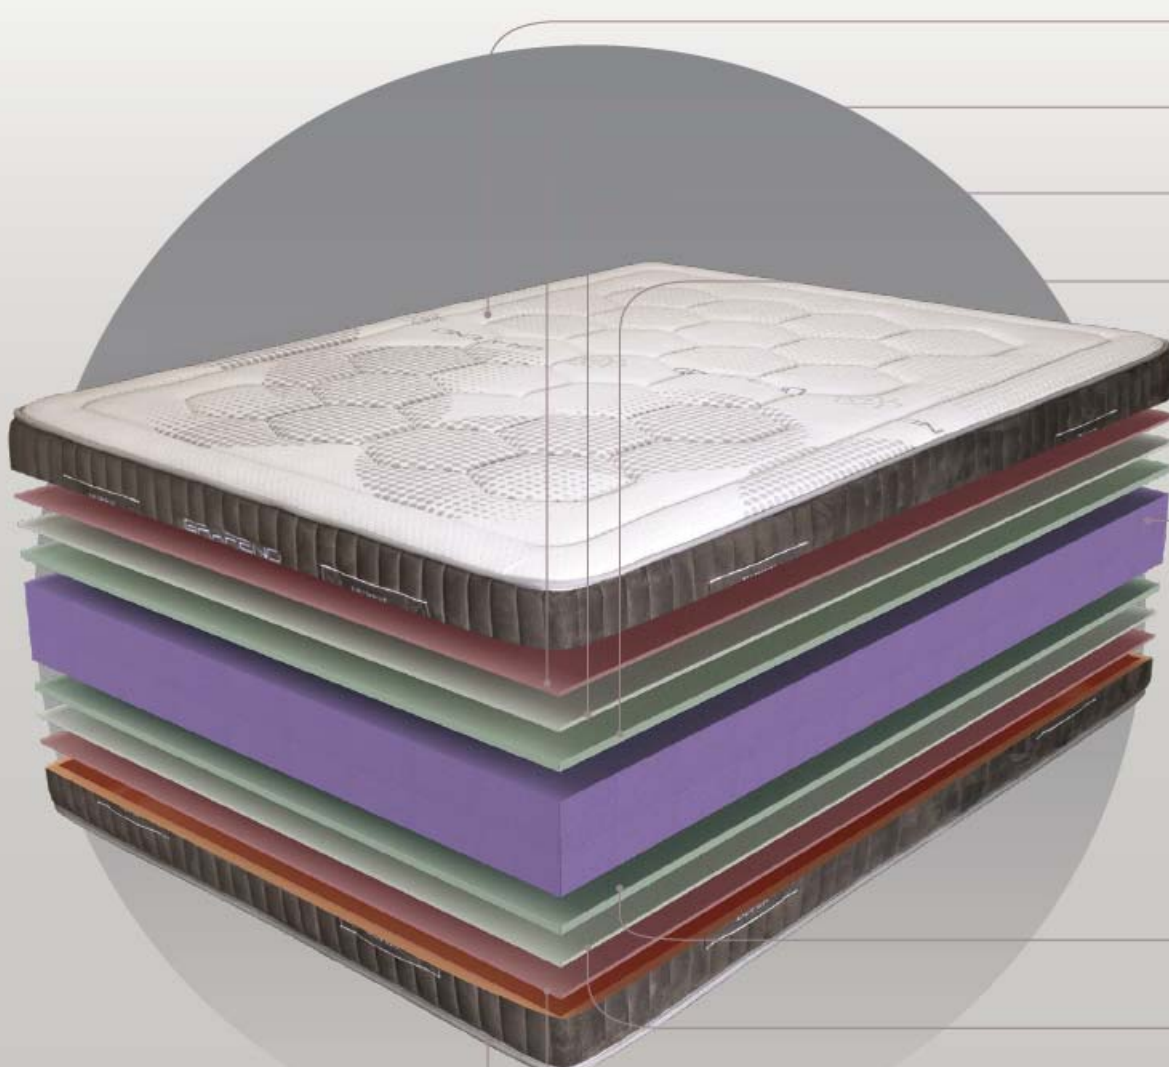

Double sided mattress
Deux faces de couchage

Firm
Ferm

Firmness Firm
Fermeté Ferm

Stretch fabric
Tissu stretch

Graphene memory foam
Viscographène

Stretch fabric
Tissu stretch

**Visco Graphene memory foam
high density**
*Graphène mémoire de forme
haute densité*

Natural fibers
Fibres naturelles

**Visco Graphene memory foam
high density**
*Graphène mémoire de forme
haute densité*

UPPER LAYERS

CORE

LOWER LAYERS

Graphene Memory Foam: Material of the future for today's comfort

Graphene is a material formed of pure carbon and is considered the super-material of the future.

The graphene is a carbon layer of an atom of thickness, organized in Hexagon-shaped cells. It is a very hard, flexible and lightweight material that has infinite applications. One of them is to combine it with memory foam. GRAFENO's foam is enriched with graphene to provide better and healthier properties:

This modern mattress is upholstered in luxurious super-soft stretch fabric, has designer quilted sides, high density Airdream® core, four horizontal embroidered handles, breathable fabric with anti-mite treatment and CoolAir® 3D fabric for the mattress support area for extra ventilation.