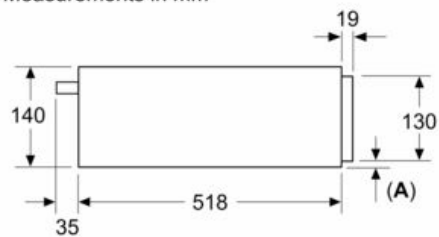

##### Technical Data

Built-in / Free-standing : Built-in  
Color / Material Front : Black  
Maximum number of plates : 12  
Maximum number of espresso cups : 64  
Dimensions : 140 x 594 x 518 mm  
Dimensions of the packed product (HxWxD) : 260 x 650 x 700 mm  
Min. required niche size for installation (HxWxD) : 140 x 560 x 550 mm  
EAN code : 4242003910276  
Fuse protection : 10 A  
Voltage : 220-240 V  
Frequency : 50; 60 Hz  
Plug type : Gardy plug w/ earthing

#### Dimensions:

- Appliance dimension (HxWxD): 140 mm x 594 mm x 518 mm
- Niche dimension (HxWxD): 140 mm x 560 mm - 568 mm x 550 mm
- In case of installation under the worktop, installation accessory spare part no. 12039458 is needed.
- "Please reference the built-in dimensions provided in the installation drawing"

**iQ700, Built-in warming drawer, 60 x  
14 cm, Black  
BI910C1B1**

Dimensioned drawings

Measurements in mm

Measurements in mm

**A:** 7.5 mm

Compact ovens with appliance height of 455 mm can be installed above the warming drawer without an intermediate floor