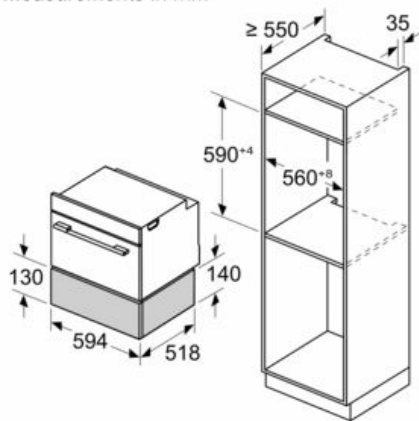

##### Technical Data

Built-in / Free-standing : Built-in  
Color / Material Front : Black  
Maximum number of plates : 12  
Maximum number of espresso cups : 64  
Dimensions : 140 x 594 x 518 mm  
Dimensions of the packed product (HxWxD) : 260 x 650 x 700 mm  
Min. required niche size for installation (HxWxD) : 140 x 560 x 550 mm  
EAN code : 4242003910276  
Fuse protection : 10 A  
Voltage : 220-240 V  
Frequency : 50; 60 Hz  
Plug type : Gardy plug w/ earthing

#### Dimensions:

- Appliance dimension (HxWxD): 140 mm x 594 mm x 518 mm
- Niche dimension (HxWxD): 140 mm x 560 mm - 568 mm x 550 mm
- In case of installation under the worktop, installation accessory spare part no. 12039458 is needed.
- "Please reference the built-in dimensions provided in the installation drawing"

**iQ700, Built-in warming drawer, 60 x  
14 cm, Black  
BI910C1B1**

Dimensioned drawings

Measurements in mm

Measurements in mm

**A:** 7.5 mm

Compact ovens with appliance height of 455 mm can be installed above the warming drawer without an intermediate floor