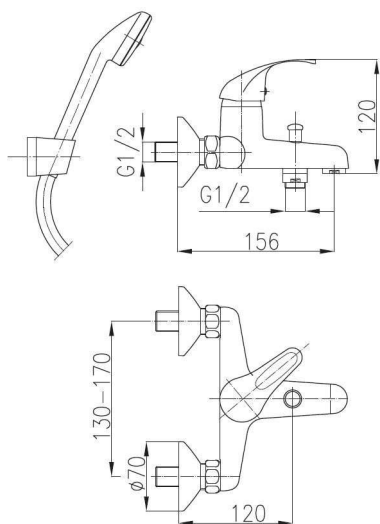

### WALL-MOUNTED BATH MIXER

#### PRODUCT DESCRIPTION:

<b>INDEX:</b>	5514-520-00
<b>EAN:</b>	5907571551076
<b>Colour:</b>	chrome
<b>PKWiU:</b>	28.14.12.0
<b>Material:</b>	brass
<b>Control element:</b>	Ø35 ceramic cartridge
<b>Aerator:</b>	yes
<b>Water flow [l/min]:</b>	18
<b>Working pressure [bar]:</b>	3
<b>Max water temperature [°C]:</b>	≤90
<b>Distance between connectors [mm]:</b>	150±20
<b>Hose length [mm]:</b>	1400
<b>Number of streams in the hand shower:</b>	1
<b>Acoustic group:</b>	II

#### THE PACKAGING CONTAINS:

eccentrics (2 pcs), rosettes with gaskets (2 pcs), 1-function hand shower, wall-mounted holder, shower hose (1400mm)