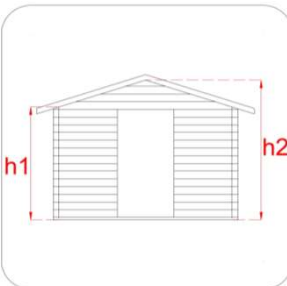

WOODEN GARDEN SHED

Garden Shed - Flavia - 146x130

Item code 62436
 EAN code 8016696624361
 Type of construction interlocking

Dimensional data	
Wall thickness	16 mm
External width (A)	146 cm
External depth (B)	130 cm
Interior width (C)	131 cm
Interior depth (D)	115 cm
Internal surface	1,50 mq
Minimum height (h1)	170 cm
Maximum height (h2)	194 cm
Length of the eaves (G)	140 cm
Width of the cover layer (S)	95 cm
Roof area	2,66 mq

Fixtures	
Door type	single hinged door with plexiglas
Door size	71x160 h cm
Lock type	latch
Window type	-
Window size	-

Floor and roof	
Foundation beam	-
Type of wood of the floor	OSB 3 thickness 12 mm
Type of wood of the roof	OSB 3 thickness 12 mm
Roof waterproofing	bituminous slate sheath 3 mm