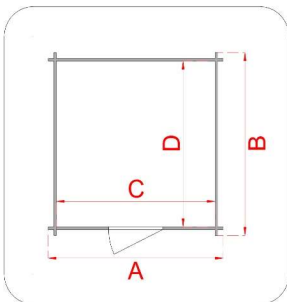

WOODEN GARDEN SHED

Garden Shed - Flavia - 146x130

Item code 62436
 EAN code 8016696624361
 Type of construction interlocking

Dimensional data	
Wall thickness	16 mm
External width (A)	146 cm
External depth (B)	130 cm
Interior width (C)	131 cm
Interior depth (D)	115 cm
Internal surface	1,50 mq
Minimum height (h1)	170 cm
Maximum height (h2)	194 cm
Length of the eaves (G)	140 cm
Width of the cover layer (S)	95 cm
Roof area	2,66 mq

Fixtures	
Door type	single hinged door with plexiglas
Door size	71x160 h cm
Lock type	latch
Window type	-
Window size	-

Floor and roof	
Foundation beam	-
Type of wood of the floor	OSB 3 thickness 12 mm
Type of wood of the roof	OSB 3 thickness 12 mm
Roof waterproofing	bituminous slate sheath 3 mm