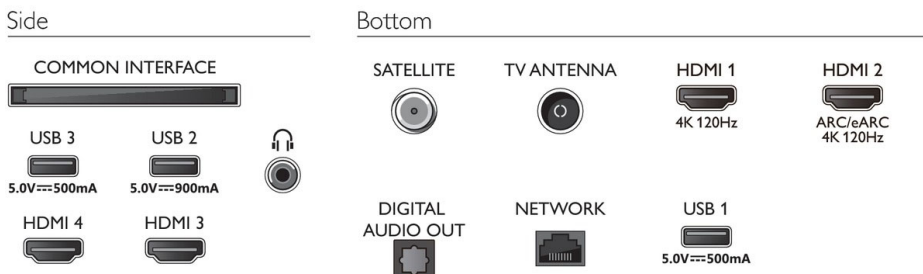

Connectivity

- Number of HDMI connections: 4
- Number of USBs: 3
- Wireless connection: Wi-Fi 802.11ac, 2x2, Dual band, Bluetooth 5.0
- HDMI features: 4K, Audio Return Channel
- HDMI ARC: Yes on HDMI2
- HDMI 2.1 features: eARC on HDMI 2, eARC/VRR/ ALLM supported, Max 48Gbps data rate
- HDCP 2.3: Yes on all HDMI
- EasyLink (HDMI-CEC): Remote control pass-through, System audio control, System standby, One touch play
- EasyLink 2.0: HDMI-CEC for Philips TV/SB, External setting via TV UI
- Other connections: Common Interface Plus (CI+), Ethernet-LAN RJ-45, Digital audio out (optical), Headphone out, Service connector, Satellite Connector

Supported HDMI video features

- Gaming: ALLM, AMD FreeSync Premium, Dolby Vision Game, HDMI VRR, HGiG, Nvidia G-Sync compatible
- HDMI 1/2: HDMI 2.1 full bandwidth 48Gbps, upto 4K 120Hz
- HDMI 3/4: HDMI 2.0
- HDR: Dolby Vision, HDR10, HDR10+, HDR10+ Adaptive, HLG, UHD A

Multimedia Applications

- Video Playback Formats: Containers: AVI, MKV, H264/MPEG-4 AVC, MPEG-1, MPEG-2, MPEG-4, VP9, HEVC (H.265), AV1
- Subtitles Formats Support: .SMI, .SRT, .SSA, .SUB, .TXT, .ASS
- Music Playback Formats: AAC, MP3, WAV, WMA (v2 up to v9.2), WMA-PRO (v9 and v10), FLAC
- Picture Playback Formats: JPEG, BMP, GIF, PNG, 360 photo, HEIF

Design

- Colors of TV: Metal bezel frame
- Stand design: Satin chrome EVO stand

Connections

Issue date 2023-03-02

Version: 1.1.1

12 NC: 8670 001 89022
EAN: 87 18863 03843 7

© 2023 Koninklijke Philips N.V.
All Rights reserved.

Specifications are subject to change without notice.
Trademarks are the property of Koninklijke Philips N.V.
or their respective owners.

www.philips.com

- EPG and actual visibility (up to 8 days) is country and operator dependent.
- Android App offerings vary per country. For more details please visit your local Google Play Store.
- The TV supports DVB reception for 'Free to air' broadcast. Specific DVB operators may not be supported. An up to date list can be found in the FAQ section of the Philips support website. For some operators Conditional Access and subscription are required. Contact your operator for more information.
- Philips TV Remote app and related functionalities vary per TV model, operator, and country, as well as smart device model and OS. For more details please visit: www.philips.com/TVRemoteapp.
- USB recording for digital channels only, recordings may be limited by broadcast copy protection (CI+). Country and channel restrictions may apply.
- This television contains lead only in certain parts or components where no technology alternatives exist in accordance with existing exemption clauses under the RoHS Directive.
- Memory size (Flash) : 16G, the actual available disc space may differ (dependant on e.g. (pre-)installed apps, installed operating system, etc.)
- Amazon, Alexa and all related logos are trademarks of Amazon.com, Inc. or its affiliates. Amazon Alexa is available in selected languages and countries.
- Amazon Prime is available in selected languages and countries.
- Disney+ subscription required. Subject to terms at <https://www.disneyplus.com> (c) 2020 Disney and its related entities. Disney+ is available in selected languages and countries.
- Google Assistant is available on Philips Android TVs running on Android O (8) or higher OS version. Google Assistant is available in selected languages and countries.
- Netflix subscription required. Subject to terms at <https://www.netflix.com>
- Rakuten TV is available in selected languages and countries.
- Philips OLED TV panels have been certified as flicker-free and discomfort glare free by UL.
- Google TV is the name of this device's software experience and a trademark of Google LLC.
- Google TV is the name of this device's software experience and a trademark of Google LLC. YouTube, Ok Google and other marks are trademarks of Google LLC.