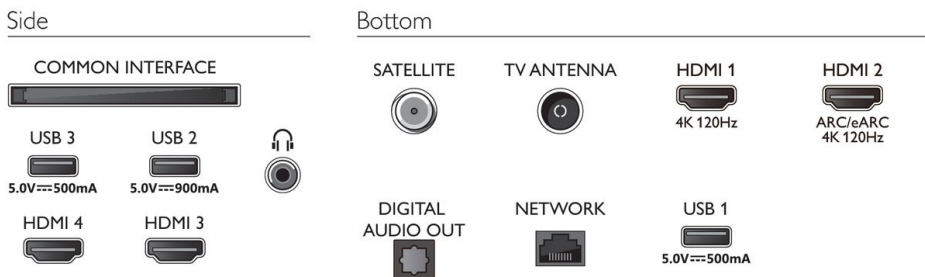

Connectivity

- Number of HDMI connections: 4
- Number of USBs: 3
- Wireless connection: Wi-Fi 802.11ac, 2x2, Dual band, Bluetooth 5.0
- HDMI features: 4K, Audio Return Channel
- HDMI ARC: Yes on HDMI2
- HDMI 2.1 features: eARC on HDMI 2, eARC/VRR/ ALLM supported, Max 48Gbps data rate
- HDCP 2.3: Yes on all HDMI
- EasyLink (HDMI-CEC): Remote control pass-through, System audio control, System standby, One touch play
- EasyLink 2.0: HDMI-CEC for Philips TV/SB, External setting via TV UI
- Other connections: Common Interface Plus (CI+), Ethernet-LAN RJ-45, Digital audio out (optical), Headphone out, Service connector, Satellite Connector

Supported HDMI video features

- Gaming: ALLM, AMD FreeSync Premium, Dolby Vision Game, HDMI VRR, HGiG, Nvidia G-Sync compatible
- HDMI 1/2: HDMI 2.1 full bandwidth 48Gbps, upto 4K 120Hz
- HDMI 3/4: HDMI 2.0
- HDR: Dolby Vision, HDR10, HDR10+, HDR10+ Adaptive, HLG, UHD A

Multimedia Applications

- Video Playback Formats: Containers: AVI, MKV, H264/MPEG-4 AVC, MPEG-1, MPEG-2, MPEG-4, VP9, HEVC (H.265), AV1
- Subtitles Formats Support: .SMI, .SRT, .SSA, .SUB, .TXT, .ASS
- Music Playback Formats: AAC, MP3, WAV, WMA (v2 up to v9.2), WMA-PRO (v9 and v10), FLAC
- Picture Playback Formats: JPEG, BMP, GIF, PNG, 360 photo, HEIF

Design

- Colors of TV: Metal bezel frame
- Stand design: Satin chrome EVO stand

Connections

Issue date 2023-03-02

Version: 1.1.1

12 NC: 8670 001 89017
EAN: 87 18863 03839 0

© 2023 Koninklijke Philips N.V.
All Rights reserved.

Specifications are subject to change without notice.
Trademarks are the property of Koninklijke Philips N.V.
or their respective owners.

www.philips.com

* EPG and actual visibility (up to 8 days) is country and operator dependent.

* Android App offerings vary per country. For more details please visit your local Google Play Store.

* The TV supports DVB reception for 'Free to air' broadcast. Specific DVB operators may not be supported. An up to date list can be found in the FAQ section of the Philips support website. For some operators Conditional Access and subscription are required. Contact your operator for more information.

* Philips TV Remote app and related functionalities vary per TV model, operator, and country, as well as smart device model and OS. For more details please visit: www.philips.com/TVRemoteapp.

* USB recording for digital channels only, recordings may be limited by broadcast copy protection (CI+). Country and channel restrictions may apply.

* This television contains lead only in certain parts or components where no technology alternatives exist in accordance with existing exemption clauses under the RoHS Directive.

* Memory size (Flash) : 16G, the actual available disc space may differ (dependant on e.g. (pre-)installed apps, installed operating system, etc.)

* Amazon, Alexa and all related logos are trademarks of Amazon.com, Inc. or its affiliates. Amazon Alexa is available in selected languages and countries.

* Amazon Prime is available in selected languages and countries.

* Disney+ subscription required. Subject to terms at <https://www.disneyplus.com> (c) 2020 Disney and its related entities. Disney+ is available in selected languages and countries.

* Google Assistant is available on Philips Android TVs running on Android O (8) or higher OS version. Google Assistant is available in selected languages and countries.

* Netflix subscription required. Subject to terms at <https://www.netflix.com>

* Rakuten TV is available in selected languages and countries.

* Philips OLED TV panels have been certified as flicker-free and discomfort glare free by UL.

* Google TV is the name of this device's software experience and a trademark of Google LLC.

* Google TV is the name of this device's software experience and a trademark of Google LLC. YouTube, Ok Google and other marks are trademarks of Google LLC.