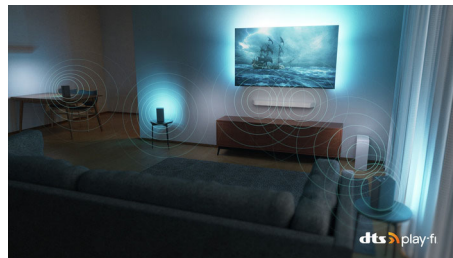

## DTS Play-Fi

You get great, clear TV sound right out of the box. If you want more, Philips Wireless Home System with DTS Play-Fi lets you connect to compatible soundbars and wireless speakers around your home in seconds. You can even create a home theatre surround-sound system using your TV as a central speaker.