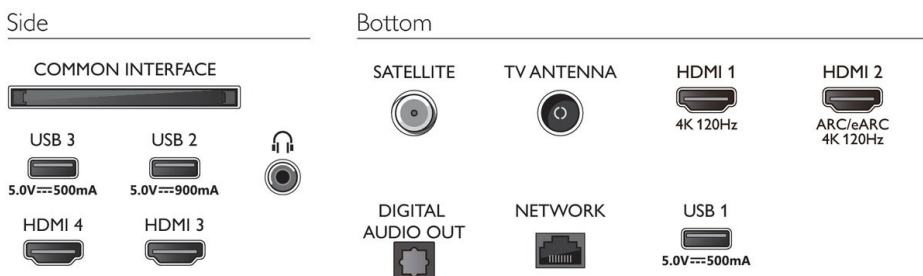

Connectivity

- Number of HDMI connections: 4
- Number of USBs: 3
- Wireless connection: Wi-Fi 802.11ac, 2x2, Dual band, Bluetooth 5.0
- HDMI features: 4K, Audio Return Channel
- HDMI ARC: Yes on HDMI2
- HDMI 2.1 features: eARC on HDMI 2, eARC/VRR/ ALLM supported, Max 48Gbps data rate
- HDCP 2.3: Yes on all HDMI
- EasyLink (HDMI-CEC): Remote control pass-through, System audio control, System standby, One touch play
- EasyLink 2.0: HDMI-CEC for Philips TV/SB, External setting via TV UI
- Other connections: Common Interface Plus (CI+), Ethernet-LAN RJ-45, Digital audio out (optical), Headphone out, Service connector, Satellite Connector

Supported HDMI video features

- Gaming: ALLM, AMD FreeSync Premium, Dolby Vision Game, HDMI VRR, HGiG, Nvidia G-Sync compatible
- HDMI 1/2: HDMI 2.1 full bandwidth 48Gbps, upto 4K 120Hz
- HDMI 3/4: HDMI 2.0
- HDR: Dolby Vision, HDR10, HDR10+, HDR10+ Adaptive, HLG, UHD A

Multimedia Applications

- Video Playback Formats: Containers: AVI, MKV, H264/MPEG-4 AVC, MPEG-1, MPEG-2, MPEG-4, VP9, HEVC (H.265), AV1
- Subtitles Formats Support: .SMI, .SRT, .SSA, .SUB, .TXT, .ASS
- Music Playback Formats: AAC, MP3, WAV, WMA (v2 up to v9.2), WMA-PRO (v9 and v10), FLAC
- Picture Playback Formats: JPEG, BMP, GIF, PNG, 360 photo, HEIF

Design

- Colors of TV: Metal bezel frame
- Stand design: Satin chrome sticks

Connections

Issue date 2023-03-02

Version: 2.1.1

12 NC: 8670 001 89011
EAN: 87 18863 03835 2

© 2023 Koninklijke Philips N.V.
All Rights reserved.

Specifications are subject to change without notice.
Trademarks are the property of Koninklijke Philips N.V.
or their respective owners.

www.philips.com

* EPG and actual visibility (up to 8 days) is country and operator dependent.

* Android App offerings vary per country. For more details please visit your local Google Play Store.

* The TV supports DVB reception for 'Free to air' broadcast. Specific DVB operators may not be supported. An up to date list can be found in the FAQ section of the Philips support website. For some operators Conditional Access and subscription are required. Contact your operator for more information.

* Philips TV Remote app and related functionalities vary per TV model, operator, and country, as well as smart device model and OS. For more details please visit: www.philips.com/TVRemoteapp.

* USB recording for digital channels only, recordings may be limited by broadcast copy protection (CI+). Country and channel restrictions may apply.

* This television contains lead only in certain parts or components where no technology alternatives exist in accordance with existing exemption clauses under the RoHS Directive.

* Memory size (Flash) : 16G, the actual available disc space may differ (dependant on e.g. (pre-)installed apps, installed operating system, etc.)

* Amazon, Alexa and all related logos are trademarks of Amazon.com, Inc. or its affiliates. Amazon Alexa is available in selected languages and countries.

* Amazon Prime is available in selected languages and countries.

* Disney+ subscription required. Subject to terms at <https://www.disneyplus.com> (c) 2020 Disney and its related entities. Disney+ is available in selected languages and countries.

* Google Assistant is available on Philips Android TVs running on Android O (8) or higher OS version. Google Assistant is available in selected languages and countries.

* Netflix subscription required. Subject to terms at <https://www.netflix.com>

* Rakuten TV is available in selected languages and countries.

* Philips OLED TV panels have been certified as flicker-free and discomfort glare free by UL.

* Google TV is the name of this device's software experience and a trademark of Google LLC.

* Google TV is the name of this device's software experience and a trademark of Google LLC. YouTube, Ok Google and other marks are trademarks of Google LLC.