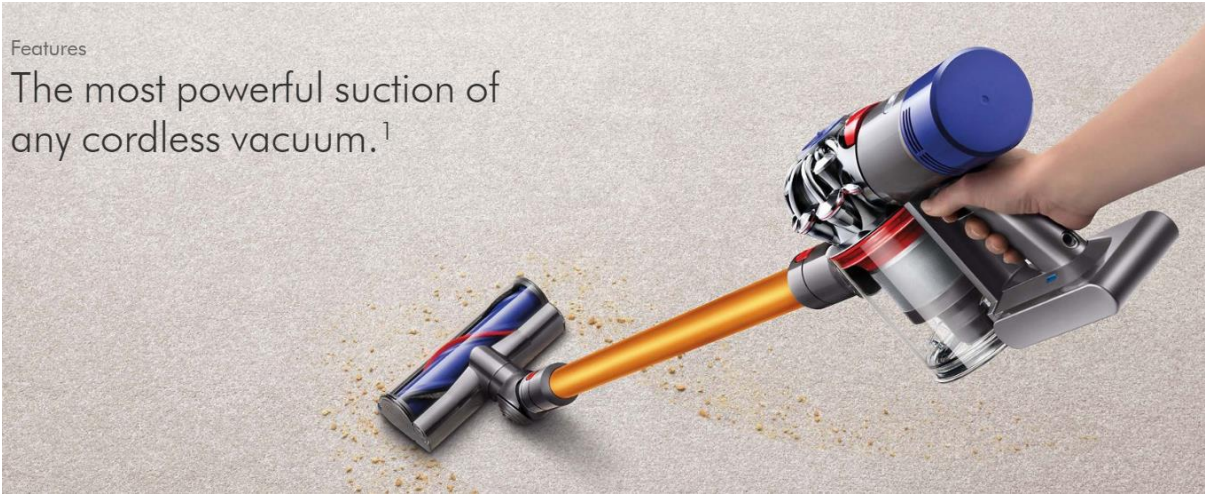

Dyson V8 - Absolute

Features

The most powerful suction of any cordless vacuum.¹

The most powerful suction of any cordless vacuum.¹

Powered by the Dyson digital motor V8. Engineered to pick up more ground-in dirt and fine dust.

Dyson V8 - Absolute

Cleans. And cleans. For up to 40 minutes.

A redesigned nickel-cobalt-aluminium battery provides up to 40 minutes of fade-free suction.*
For powerful, whole-home cleaning.

Always to hand.

The wall-mounted charging dock recharges your Dyson V8™ vacuum. So it's ready whenever you need it, and easy to store as soon as you've finished.

Drives dirt from carpets.

The direct-drive cleaner head's motor pushes stiff nylon bristles into carpets to capture deep-down dirt.

Dyson V8 - Absolute

Dyson V8 - Absolute

Changes to a handheld in one click.

Quickly transforms from a stick to a handheld vacuum and back again, with just one click. For speedy spill clearance or complete home cleaning.