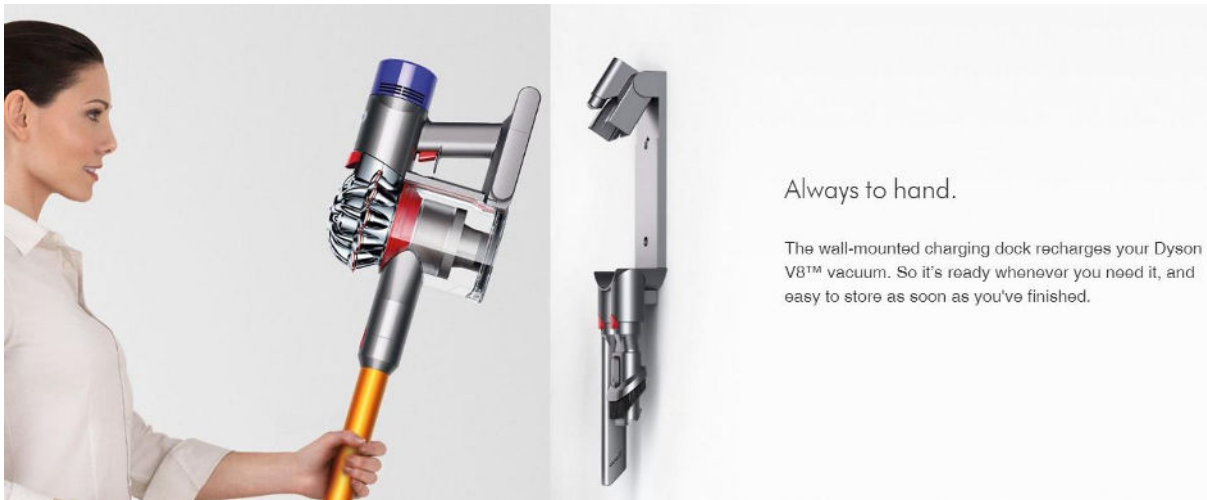

Dyson V8 - Absolute

Cleans. And cleans. For up to 40 minutes.

A redesigned nickel-cobalt-aluminium battery provides up to 40 minutes of fade-free suction.*
For powerful, whole-home cleaning.

Always to hand.

The wall-mounted charging dock recharges your Dyson V8™ vacuum. So it's ready whenever you need it, and easy to store as soon as you've finished.

Drives dirt from carpets.

The direct-drive cleaner head's motor pushes stiff nylon bristles into carpets to capture deep-down dirt.