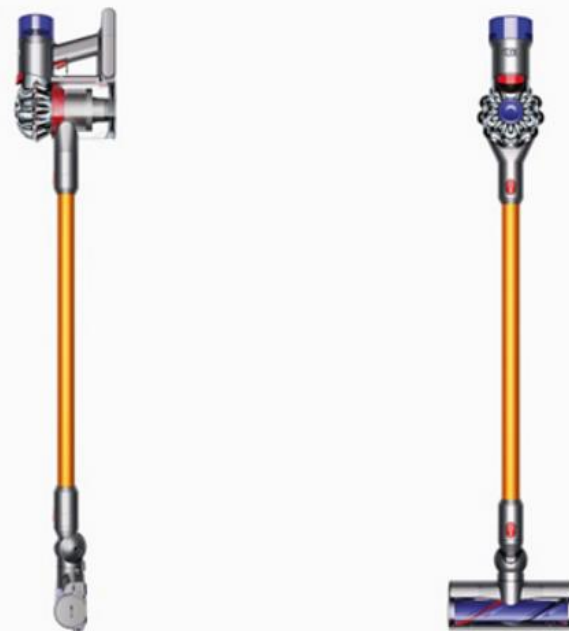

Dyson V8 - Absolute

Features

The most powerful suction of any cordless vacuum.¹

The most powerful suction of any cordless vacuum.¹

Powered by the Dyson digital motor V8. Engineered to pick up more ground-in dirt and fine dust.

The wall-mounted charging dock recharges your Dyson V8™ vacuum. So it's ready whenever you need it, and easy to store as soon as you've finished.

Drives dirt from carpets.

The direct-drive cleaner head's motor pushes stiff nylon bristles into carpets to capture deep-down dirt.

2.61 kg

Height

250 mm

Length

1244 mm

Width

224 mm

Dyson V8 - Absolute