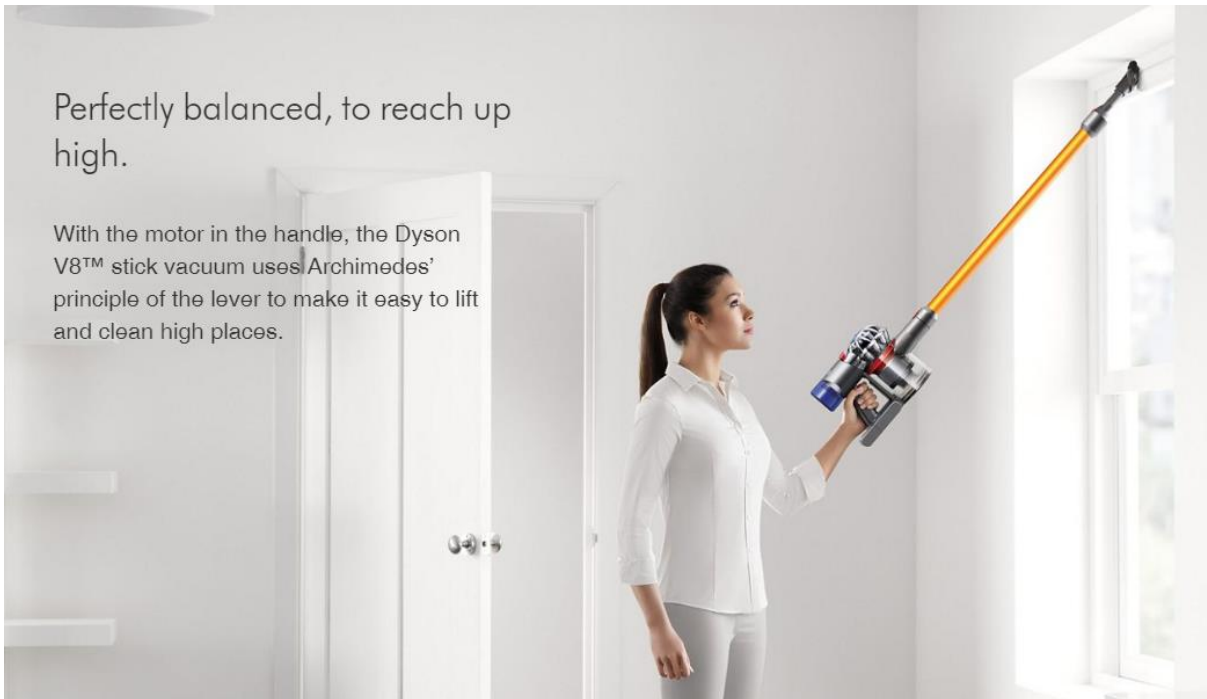

Dyson V8 - Absolute

Cleans. And cleans. For up to 40 minutes.

A redesigned nickel-cobalt-aluminium battery provides up to 40 minutes of fade-free suction.*
For powerful, whole-home cleaning.

Always to hand.

The wall-mounted charging dock recharges your Dyson V8™ vacuum. So it's ready whenever you need it, and easy to store as soon as you've finished.

Drives dirt from carpets.

The direct-drive cleaner head's motor pushes stiff nylon bristles into carpets to capture deep-down dirt.

Dyson V8 - Absolute

Dyson V8 - Absolute

Changes to a handheld in one click.

Quickly transforms from a stick to a handheld vacuum and back again, with just one click. For speedy spill clearance or complete home cleaning.