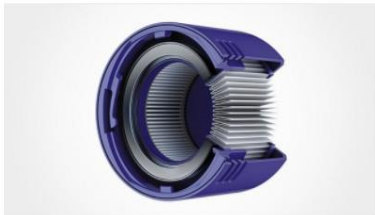

Dyson V8 - Absolute

Features

The most powerful suction of any cordless vacuum.¹

The most powerful suction of any cordless vacuum.¹

Powered by the Dyson digital motor V8. Engineered to pick up more ground-in dirt and fine dust.

The wall-mounted charging dock recharges your Dyson V8™ vacuum. So it's ready whenever you need it, and easy to store as soon as you've finished.

Drives dirt from carpets.

The direct-drive cleaner head's motor pushes stiff nylon bristles into carpets to capture deep-down dirt.

Dyson V8 - Absolute

Dyson V8 - Absolute

Changes to a handheld in one click.

Quickly transforms from a stick to a handheld vacuum and back again, with just one click. For speedy spill clearance or complete home cleaning.

Small enough for hard-to-reach places around the cabin. Powerful and long-lasting enough to clean your whole car, properly.

Dyson V8 - Absolute

Hygienic bin emptying.

The hygienic dirt ejection mechanism drives out trapped dust and debris in one action. A silicon collar pushes the dirt down a chemically-etched stainless steel shroud, so you don't need to touch it.