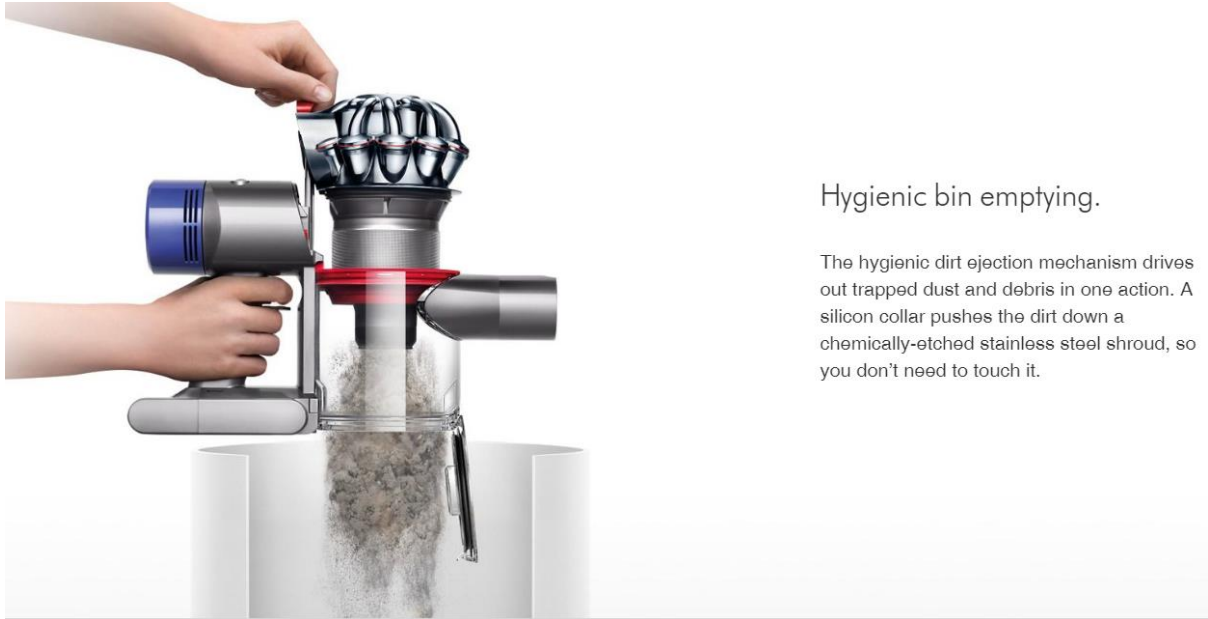

The wall-mounted charging dock recharges your Dyson V8™ vacuum. So it's ready whenever you need it, and easy to store as soon as you've finished.

Drives dirt from carpets.

The direct-drive cleaner head's motor pushes stiff nylon bristles into carpets to capture deep-down dirt.

Dyson V8 - Absolute

Dyson V8 - Absolute

Changes to a handheld in one click.

Quickly transforms from a stick to a handheld vacuum and back again, with just one click. For speedy spill clearance or complete home cleaning.

Small enough for hard-to-reach places around the cabin. Powerful and long-lasting enough to clean your whole car, properly.

Dyson V8 - Absolute

Hygienic bin emptying.

The hygienic dirt ejection mechanism drives out trapped dust and debris in one action. A silicon collar pushes the dirt down a chemically-etched stainless steel shroud, so you don't need to touch it.