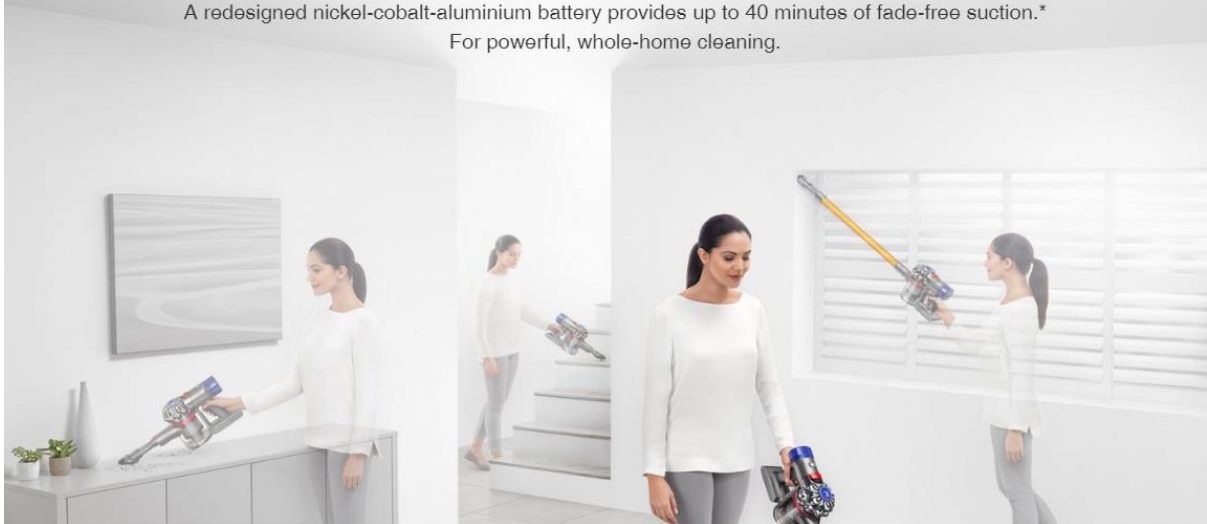

Dyson V8 - Absolute

Features

The most powerful suction of any cordless vacuum.¹

The most powerful suction of any cordless vacuum.¹

Powered by the Dyson digital motor V8. Engineered to pick up more ground-in dirt and fine dust.

Dyson V8 - Absolute

Cleans. And cleans. For up to 40 minutes.

A redesigned nickel-cobalt-aluminium battery provides up to 40 minutes of fade-free suction.*
For powerful, whole-home cleaning.

Always to hand.

The wall-mounted charging dock recharges your Dyson V8™ vacuum. So it's ready whenever you need it, and easy to store as soon as you've finished.

Drives dirt from carpets.

The direct-drive cleaner head's motor pushes stiff nylon bristles into carpets to capture deep-down dirt.

Dyson V8 - Absolute

Dyson V8 - Absolute

Changes to a handheld in one click.

Quickly transforms from a stick to a handheld vacuum and back again, with just one click. For speedy spill clearance or complete home cleaning.