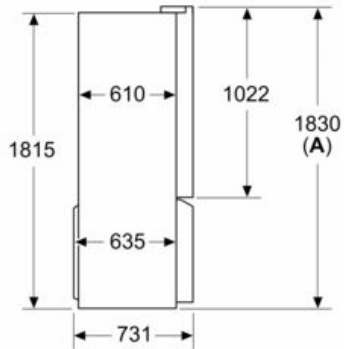

A: Front is adjustable from 1830 to 1847, with front levelling feet fully extended
B: Add 25 for fixed spacers on back

measurements in mm

A: Front is adjustable from 1830 to 1847, with front levelling feet fully extended

measurements in mm