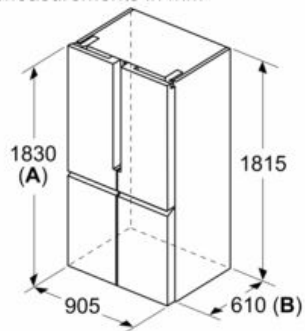

**iQ500, French Door Bottom freezer,
multiDoor, 183 x 91 cm, Black stainless
steel
KF96NAXEA**

Dimensioned drawings

measurements in mm