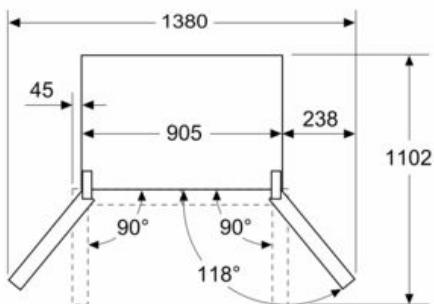

#### Dimensions

- Appliance Dimensions ( H x W x D): 183 cm x 91 cm x 73.1 cm

- Acoustic Warning System
- 2 door trays high
- LED interior light
- noFrost

**iQ500, French Door Bottom freezer,  
multiDoor, 183 x 91 cm, Black stainless  
steel  
KF96NAXEA**

Dimensioned drawings

measurements in mm

measurements in mm

measurements in mm