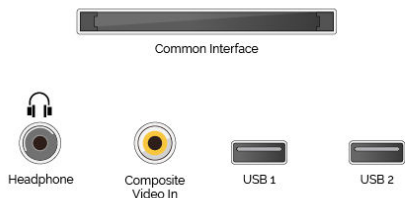

720p HD READY

HD Ready

To watch TV in HD picture quality is to see and believe in the on-screen action. Catch additional detail in every scene for a more authentic viewer experience.

HDMI^{TM}

HIGH-DEFINITION MULTIMEDIA INTERFACE

HDMI^{TM}

Designed with HDMI^{TM} port, Toshiba TVs make it easy for you to connect to multiple HD devices.

USB MEDIA PLAYER

USB

When you connect a USB storage device to your Toshiba TV, you can playback your downloaded music tracks and movies on the big screen.

REC USB Video Recording

USB Recording

Sometimes once just isn't enough when it comes to watching your favourite programmes and movies. With this USB recording feature, you can watch and record your all-time favourite TV content.

SIDE

BACK