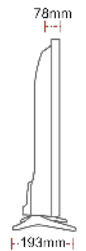

## REC USB Video Recording

SIDE

BACK

## DISPLAY

Screen Size (inch / cm)	32" / 80cm
Panel Type	Direct Back Light (DLED)
Resolution	HD Ready (1366 x 768)
Brightness	250