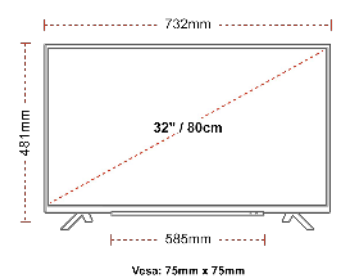

## DISPLAY

Screen Size (inch / cm)	32" / 80cm
Panel Type	Direct Back Light (DLED)
Resolution	HD Ready (1366 x 768)
Brightness	250

## MECHANICAL

Boxed dimensions (mm)	795 X 128 X 530
Dimensions with stand (mm)	732 x 193 x 481
Dimensions without Stand (mm)	732 x 78 x 439
Gross Weight (kg)	7
Net Weight (kg)	4,7
VESA (Wall mount) WxH	75mm x 75mm