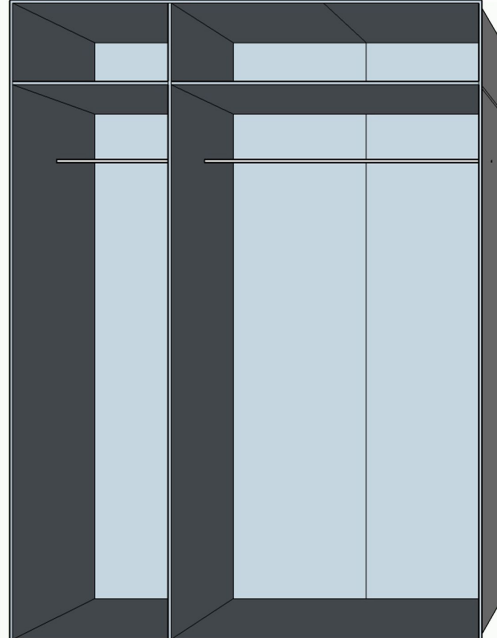

# TORINO WARDROBE

STEP 1 :Choose your wardrobe carcass according to size

ORNKR811-120	ORNKR821-120	ORNKR831-120	ORNKR841-120	ORNKE819-120
€92.50	€119	€180	€241	€201
W 51.2 cm	W 100.9 cm	W 150.6 cm	W 200.3 cm	W 89.5 X W 89.5 cm

Height of all Torino Wardrobe Carcasses is H 205.5 cm

Depth of all Torino Wardrobe Carcasses is D 54.2 cm

Corner Carcass comes complete with full shelves and stainless steel rail.

TORINO WARDROBE CARCASSES COME COMPLETE WITH A STAINLESS STEEL RAIL AND AN UPPER SHELF OF 33.5 CM HEIGHT

# TORINO WARDROBE

STEP 2 :Choose the doors for your wardrobe carcass

FRNT01811-Z38	FRNT01821-Z38	FRNT01821S2-Z38	FRNT01821S1-Z38
<b>€58</b>	<b>€106</b>	<b>€130</b>	<b>€119.00</b>
W 49.4 cm	W 98.8 cm	W 98.8 cm	W 98.8 cm
White Gloss	White Gloss	Two mirrored panels	One panel White Gloss and one mirrored panel

Height of all Torino Doors is H 196.2 cm  
Thickness of all Torino Doors is D 1.5 cm