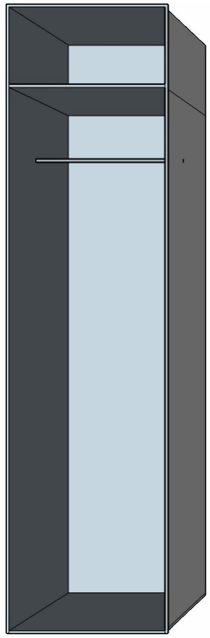

# TORINO WARDROBE

STEP 1 :Choose your wardrobe carcass according to size

ORNKR811-120	ORNKR821-120	ORNKR831-120	ORNKR841-120	ORNKE819-120
€92.50	€119	€180	€241	€201
W 51.2 cm	W 100.9 cm	W 150.6 cm	W 200.3 cm	W 89.5 X W 89.5 cm

Height of all Torino Wardrobe Carcasses is H 205.5 cm

Depth of all Torino Wardrobe Carcasses is D 54.2 cm

Corner Carcass comes complete with full shelves and stainless steel rail.

TORINO WARDROBE CARCASSES COME COMPLETE WITH A STAINLESS STEEL RAIL AND AN UPPER SHELF OF 33.5 CM HEIGHT

# TORINO WARDROBE

STEP 2 :Choose the doors for your wardrobe carcass

FRNT01811-Z38	FRNT01821-Z38	FRNT01821S2-Z38	FRNT01821S1-Z38
<b>€58</b>	<b>€106</b>	<b>€130</b>	<b>€119.00</b>
W 49.4 cm	W 98.8 cm	W 98.8 cm	W 98.8 cm
White Gloss	White Gloss	Two mirrored panels	One panel White Gloss and one mirrored panel

Height of all Torino Doors is H 196.2 cm  
Thickness of all Torino Doors is D 1.5 cm