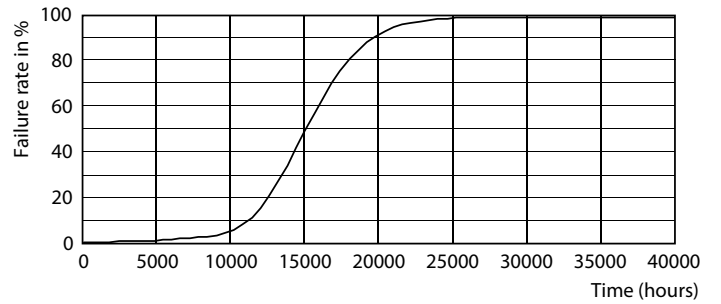

LEDbulb 6,5-60W E14 B35