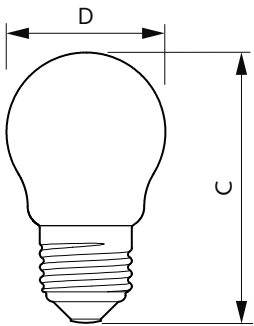

Temperature	
T-Case maximum (nom.)	55 °C

Controls and Dimming	
Dimmable	No

Mechanical and Housing	
Lamp Finish	Frosted
Bulb shape	P45 [P 45mm]

CorePro GLASS LED candles and lustres

Approval and Application

Dimensional drawing

Candle P45 60W 806lm 2700K E27 NDFrosted

Product	D	C
CorePro LEDLusterND6.5-60W P45 E27827FRG	45 mm	78 mm

Photometric data

LEDluster E27 P45 827 FR

LEDbulb 6,5-60W E14 B35

LEDbulb 6,5-60W E14 P45