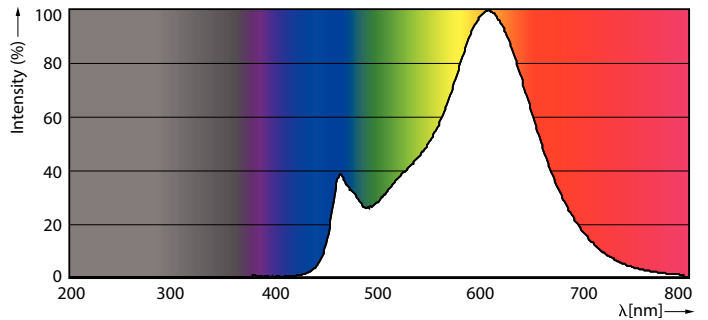

LEDbulb 6,5-60W E14 B35