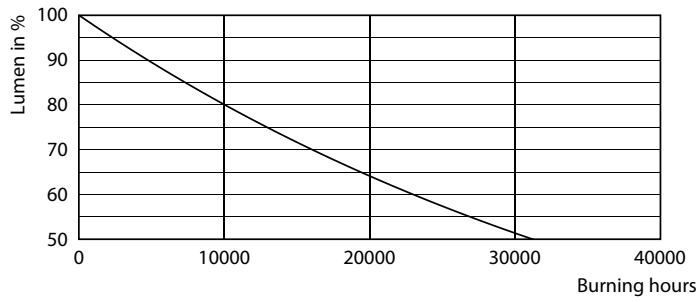

CorePro GLASS LED candles and lustres

Lifetime

LEDbulb 6,5-60W E14 B35