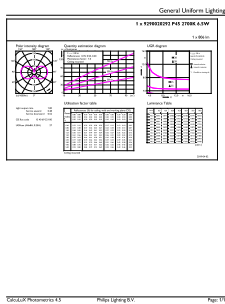

Energy Efficiency Class	E
Energy consumption kWh/1,000 hours	7 kWh
	387452

Product Data

Full product code	871951434768700
Order product name	CorePro LEDLusterND6.5-60W P45 E27827FRG

EAN/UPC – product	8719514347687
Order code	34768700
SAP numerator – quantity per pack	1
Numerator – packs per outer box	10
SAP material	929002029292
SAP net weight (piece)	0.012 kg

Dimensional drawing

Candle P45 60W 806lm 2700K E27 NDFrosted

Product	D	C
CorePro LEDLusterND6.5-60W P45 E27827FRG	45 mm	78 mm

Photometric data

LEDluster E27 P45 827 FR

LEDbulb 6,5-60W E14 B35

LEDbulb 6,5-60W E14 P45