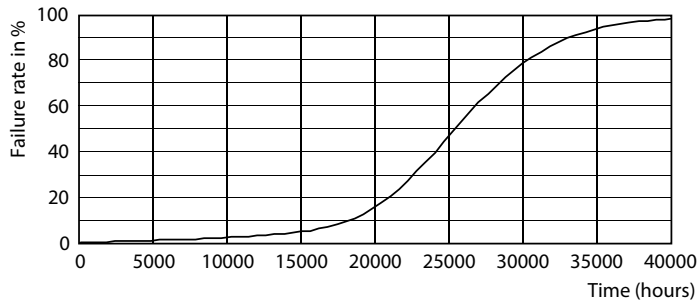

Product data

General Information	
Cap base	E27 [E27]
EU RoHS compliant	Yes
Nominal lifetime (nom.)	25000 h
Switching cycle	20,000X
	Sphere
Light Technical	
Colour Code	922-927 [CCT of 2,200 K-2,700 K]
Luminous flux (nom.)	1055 lm
Colour designation	Warm Glow (WG)
Correlated Colour Temperature (Nom)	2200 2700 K
Luminous efficacy (rated) (nom.)	146.00 lm/W
Colour consistency	<6
Colour rendering index (nom.)	90
LLMF at end of nominal lifetime (nom.)	70 %

MASTER Glass LED bulbs

Bulb shape	A60 [A 60mm]
Approval and Application	
Energy Efficiency Class	D
Energy consumption kWh/1,000 hours	8 kWh
	453256
Product Data	
Full product code	871951432493000

Order product name	MAS LEDBulb DT7.2-75W E27 927 A60 FR G
EAN/UPC – product	8719514324930
Order code	32493000
SAP numerator – quantity per pack	1
Numerator – packs per outer box	10
SAP material	929003011302
SAP net weight (piece)	0.030 kg

Dimensional drawing

Bulb A60 EU 7.9-75W 1080lm WG E27 FR

Product	D	C
MAS LEDBulb DT7.2-75W E27 927 A60 FR G	60 mm	104 mm

Photometric data

LEDbulb MAS SLR A60 7,2W E27 927 FR-LDD

OSRAM Powerline SLR Philips Lighting BV Page 1/1

LEDbulb MAS SLR 7,2W A60 E27 927 FR-GUL

MASTER Glass LED bulbs

Photometric data

LEDbulb MAS SLR 7,2W A60 E27 927 CL-POC

Lifetime

LEDspots LED 25K

LEDspots LMP 25K