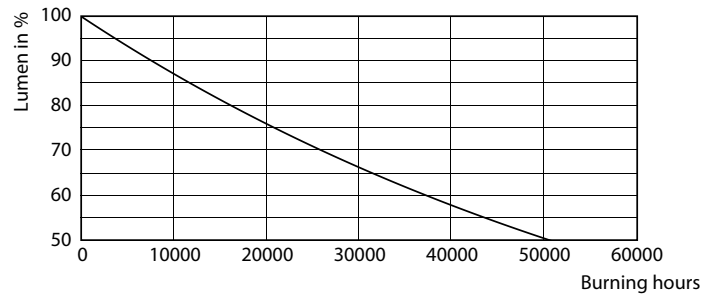

Product data

General Information	
Cap base	E27 [E27]
EU RoHS compliant	Yes
Nominal lifetime (nom.)	25000 h
Switching cycle	20,000X
	Sphere
Light Technical	
Colour Code	922-927 [CCT of 2,200 K-2,700 K]
Luminous flux (nom.)	1055 lm
Colour designation	Warm Glow (WG)
Correlated Colour Temperature (Nom)	2200 2700 K
Luminous efficacy (rated) (nom.)	146.00 lm/W
Colour consistency	<6
Colour rendering index (nom.)	90
LLMF at end of nominal lifetime (nom.)	70 %

MASTER Glass LED bulbs

Bulb shape	A60 [A 60mm]
Approval and Application	
Energy Efficiency Class	D
Energy consumption kWh/1,000 hours	8 kWh
	453256
Product Data	
Full product code	871951432493000

Order product name	MAS LEDBulb DT7.2-75W E27 927 A60 FR G
EAN/UPC – product	8719514324930
Order code	32493000
SAP numerator – quantity per pack	1
Numerator – packs per outer box	10
SAP material	929003011302
SAP net weight (piece)	0.030 kg

Dimensional drawing

Bulb A60 EU 7.9-75W 1080lm WG E27 FR

Product	D	C
MAS LEDBulb DT7.2-75W E27 927 A60 FR G	60 mm	104 mm

Photometric data

LEDbulb MAS SLR A60 7,2W E27 927 FR-LDD

OSRAM Powerline SLR Philips Lighting BV Page 1/1

LEDbulb MAS SLR 7,2W A60 E27 927 FR-GUL

MASTER Glass LED bulbs

Photometric data

LEDbulb MAS SLR 7,2W A60 E27 927 CL-POC

Lifetime

LEDspots LED 25K

LEDspots LMP 25K