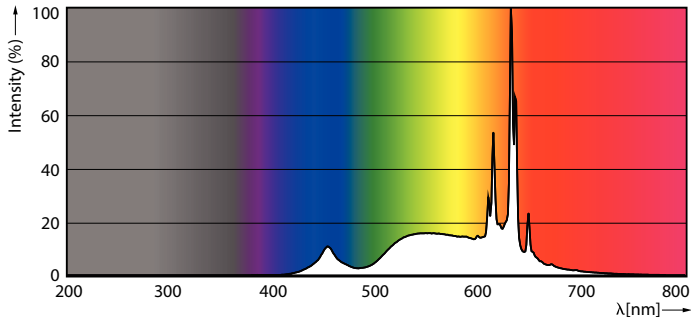

Product data

General Information	
Cap base	E27 [E27]
EU RoHS compliant	Yes
Nominal lifetime (nom.)	25000 h
Switching cycle	20,000X
	Sphere
Light Technical	
Colour Code	922-927 [CCT of 2,200 K-2,700 K]
Luminous flux (nom.)	1055 lm
Colour designation	Warm Glow (WG)
Correlated Colour Temperature (Nom)	2200 2700 K
Luminous efficacy (rated) (nom.)	146.00 lm/W
Colour consistency	<6
Colour rendering index (nom.)	90
LLMF at end of nominal lifetime (nom.)	70 %

MASTER Glass LED bulbs

Bulb shape	A60 [A 60mm]
Approval and Application	
Energy Efficiency Class	D
Energy consumption kWh/1,000 hours	8 kWh
	453256
Product Data	
Full product code	871951432493000

Order product name	MAS LEDBulb DT7.2-75W E27 927 A60 FR G
EAN/UPC – product	8719514324930
Order code	32493000
SAP numerator – quantity per pack	1
Numerator – packs per outer box	10
SAP material	929003011302
SAP net weight (piece)	0.030 kg

Dimensional drawing

Bulb A60 EU 7.9-75W 1080lm WG E27 FR

Product	D	C
MAS LEDBulb DT7.2-75W E27 927 A60 FR G	60 mm	104 mm

Photometric data

LEDbulb MAS SLR A60 7,2W E27 927 FR-LDD

OSRAM Powerline SLR Philips Lighting BV Page 1/1

LEDbulb MAS SLR 7,2W A60 E27 927 FR-GUL

MASTER Glass LED bulbs

Photometric data

LEDbulb MAS SLR 7,2W A60 E27 927 CL-POC

Lifetime

LEDspots LED 25K

LEDspots LMP 25K