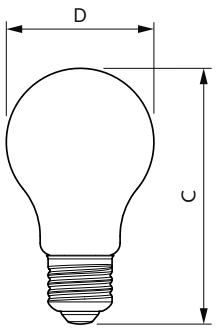

MASTER Glass LED bulbs

Bulb shape	A60 [A 60mm]
Approval and Application	
Energy Efficiency Class	D
Energy consumption kWh/1,000 hours	8 kWh
	453256
Product Data	
Full product code	871951432493000

Order product name	MAS LEDBulb DT7.2-75W E27 927 A60 FR G
EAN/UPC – product	8719514324930
Order code	32493000
SAP numerator – quantity per pack	1
Numerator – packs per outer box	10
SAP material	929003011302
SAP net weight (piece)	0.030 kg

Dimensional drawing

Bulb A60 EU 7.9-75W 1080lm WG E27 FR

Product	D	C
MAS LEDBulb DT7.2-75W E27 927 A60 FR G	60 mm	104 mm