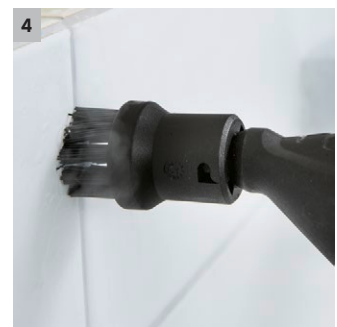

4 Multifunctional Premium accessories

- Effective cleaning of different surfaces with the floor nozzle, hand nozzle, round brush and much more.