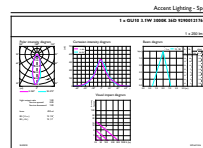

CorePro LEDspotMV 25W GU10 830 36D