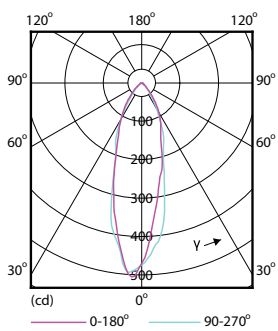

CorePro LEDspotMV 25W GU10 830 36D