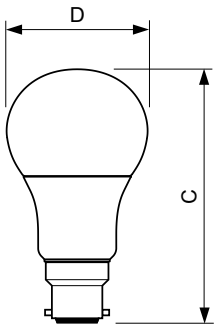

Product data

General Information		Lamp Current (Nom)	
Cap-Base	B22 [B22]		120 mA
RoHS mark	RoHS mark	Wattage Equivalent	100 W
Nominal Lifetime (Nom)	15000 h	Starting Time (Nom)	0.5 s
Switching Cycle	50000X	Warm Up Time to 60% Light (Nom)	0.5 s
Technical Type	13-100W	Power Factor (Nom)	0.5
		Voltage (Nom)	220-240 V
Light Technical		Temperature	
Color Code	827 [CCT of 2700K]	T-Case Maximum (Nom)	85 °C
Beam Angle (Nom)	200 °		
Luminous Flux (Nom)	1521 lm	Controls and Dimming	
Luminous Flux (Rated) (Nom)	1521 lm	Dimmable	No
Color Designation	Warm White (WW)	Mechanical and Housing	
Correlated Color Temperature (Nom)	2700 K	Bulb Finish	Frosted
Luminous Efficacy (rated) (Nom)	117.00 lm/W	Approval and Application	
Color Consistency	<6	Energy Efficiency Label (EEL)	A+
Color Rendering Index (Nom)	80	Energy Consumption kWh/1000 h	13 kWh
LLMF At End Of Nominal Lifetime (Nom)	70 %	Product Data	
Operating and Electrical		Full product code	871869651002500
Input Frequency	50 to 60 Hz		
Power (Rated) (Nom)	13 W		

Dimensional drawing

Entrybulb 230V 13.5W-100W 2700K B22 ND

Product	D	C
CorePro LEDbulb ND 13-100W A60 B22 827	60 mm	110 mm

Photometric data

CorePro LEDbulb ND 13-100W A60

A60, A67 /827 FR

CorePro LEDbulbs

Lifetime