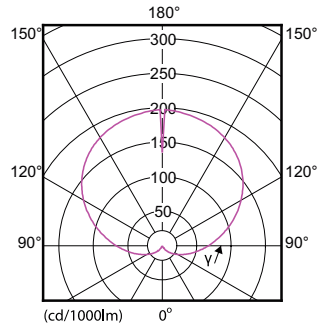

Product data

General Information		Lamp Current (Nom)	
Cap-Base	B22 [B22]		120 mA
RoHS mark	RoHS mark	Wattage Equivalent	100 W
Nominal Lifetime (Nom)	15000 h	Starting Time (Nom)	0.5 s
Switching Cycle	50000X	Warm Up Time to 60% Light (Nom)	0.5 s
Technical Type	13-100W	Power Factor (Nom)	0.5
		Voltage (Nom)	220-240 V
Light Technical		Temperature	
Color Code	827 [CCT of 2700K]	T-Case Maximum (Nom)	85 °C
Beam Angle (Nom)	200 °		
Luminous Flux (Nom)	1521 lm	Controls and Dimming	
Luminous Flux (Rated) (Nom)	1521 lm	Dimmable	No
Color Designation	Warm White (WW)	Mechanical and Housing	
Correlated Color Temperature (Nom)	2700 K	Bulb Finish	Frosted
Luminous Efficacy (rated) (Nom)	117.00 lm/W	Approval and Application	
Color Consistency	<6	Energy Efficiency Label (EEL)	A+
Color Rendering Index (Nom)	80	Energy Consumption kWh/1000 h	13 kWh
LLMF At End Of Nominal Lifetime (Nom)	70 %	Product Data	
Operating and Electrical		Full product code	871869651002500
Input Frequency	50 to 60 Hz		
Power (Rated) (Nom)	13 W		

Dimensional drawing

Entrybulb 230V 13.5W-100W 2700K B22 ND

Product	D	C
CorePro LEDbulb ND 13-100W A60 B22 827	60 mm	110 mm

Photometric data

CorePro LEDbulb ND 13-100W A60

A60, A67 /827 FR

CorePro LEDbulbs

Lifetime