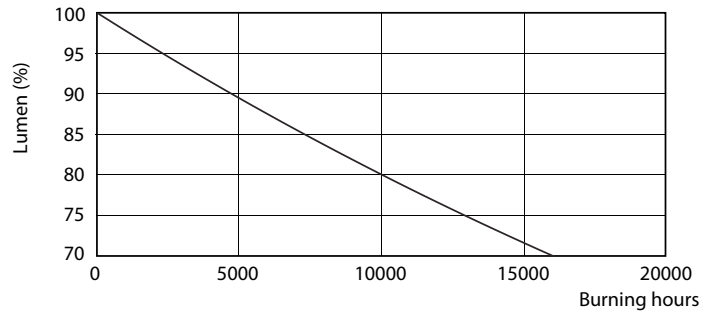

Product data

General Information		Lamp Current (Nom)	
Cap-Base	B22 [B22]		120 mA
RoHS mark	RoHS mark	Wattage Equivalent	100 W
Nominal Lifetime (Nom)	15000 h	Starting Time (Nom)	0.5 s
Switching Cycle	50000X	Warm Up Time to 60% Light (Nom)	0.5 s
Technical Type	13-100W	Power Factor (Nom)	0.5
		Voltage (Nom)	220-240 V
Light Technical		Temperature	
Color Code	827 [CCT of 2700K]	T-Case Maximum (Nom)	85 °C
Beam Angle (Nom)	200 °		
Luminous Flux (Nom)	1521 lm	Controls and Dimming	
Luminous Flux (Rated) (Nom)	1521 lm	Dimmable	No
Color Designation	Warm White (WW)	Mechanical and Housing	
Correlated Color Temperature (Nom)	2700 K	Bulb Finish	Frosted
Luminous Efficacy (rated) (Nom)	117.00 lm/W	Approval and Application	
Color Consistency	<6	Energy Efficiency Label (EEL)	A+
Color Rendering Index (Nom)	80	Energy Consumption kWh/1000 h	13 kWh
LLMF At End Of Nominal Lifetime (Nom)	70 %	Product Data	
Operating and Electrical		Full product code	871869651002500
Input Frequency	50 to 60 Hz		
Power (Rated) (Nom)	13 W		

Dimensional drawing

Entrybulb 230V 13.5W-100W 2700K B22 ND

Product	D	C
CorePro LEDbulb ND 13-100W A60 B22 827	60 mm	110 mm

Photometric data

CorePro LEDbulb ND 13-100W A60

A60, A67 /827 FR

CorePro LEDbulbs

Lifetime