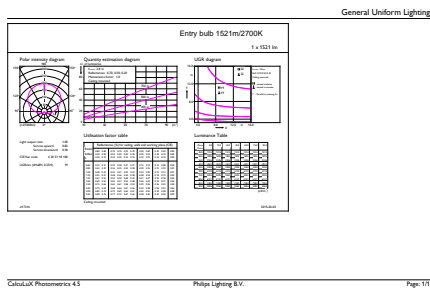

Product data

General Information		Lamp Current (Nom)	
Cap-Base	B22 [B22]		120 mA
RoHS mark	RoHS mark	Wattage Equivalent	100 W
Nominal Lifetime (Nom)	15000 h	Starting Time (Nom)	0.5 s
Switching Cycle	50000X	Warm Up Time to 60% Light (Nom)	0.5 s
Technical Type	13-100W	Power Factor (Nom)	0.5
		Voltage (Nom)	220-240 V
Light Technical		Temperature	
Color Code	827 [CCT of 2700K]	T-Case Maximum (Nom)	85 °C
Beam Angle (Nom)	200 °		
Luminous Flux (Nom)	1521 lm	Controls and Dimming	
Luminous Flux (Rated) (Nom)	1521 lm	Dimmable	No
Color Designation	Warm White (WW)	Mechanical and Housing	
Correlated Color Temperature (Nom)	2700 K	Bulb Finish	Frosted
Luminous Efficacy (rated) (Nom)	117.00 lm/W	Approval and Application	
Color Consistency	<6	Energy Efficiency Label (EEL)	A+
Color Rendering Index (Nom)	80	Energy Consumption kWh/1000 h	13 kWh
LLMF At End Of Nominal Lifetime (Nom)	70 %	Product Data	
Operating and Electrical		Full product code	871869651002500
Input Frequency	50 to 60 Hz		
Power (Rated) (Nom)	13 W		

Dimensional drawing

Entrybulb 230V 13.5W-100W 2700K B22 ND

Product	D	C
CorePro LEDbulb ND 13-100W A60 B22 827	60 mm	110 mm

Photometric data

CorePro LEDbulb ND 13-100W A60

A60, A67 /827 FR

CorePro LEDbulbs

Lifetime