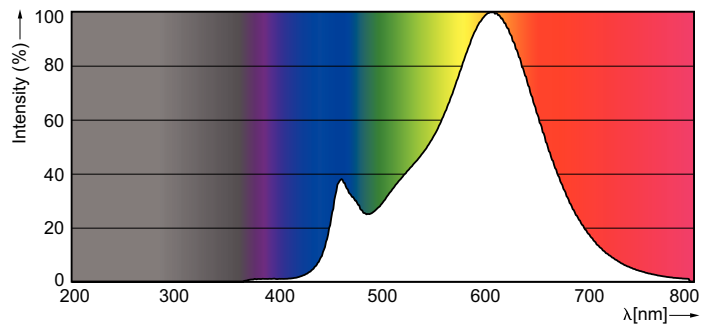

Product data

General Information		Lamp Current (Nom)	
Cap-Base	B22 [B22]		120 mA
RoHS mark	RoHS mark	Wattage Equivalent	100 W
Nominal Lifetime (Nom)	15000 h	Starting Time (Nom)	0.5 s
Switching Cycle	50000X	Warm Up Time to 60% Light (Nom)	0.5 s
Technical Type	13-100W	Power Factor (Nom)	0.5
		Voltage (Nom)	220-240 V
Light Technical		Temperature	
Color Code	827 [CCT of 2700K]	T-Case Maximum (Nom)	85 °C
Beam Angle (Nom)	200 °		
Luminous Flux (Nom)	1521 lm	Controls and Dimming	
Luminous Flux (Rated) (Nom)	1521 lm	Dimmable	No
Color Designation	Warm White (WW)	Mechanical and Housing	
Correlated Color Temperature (Nom)	2700 K	Bulb Finish	Frosted
Luminous Efficacy (rated) (Nom)	117.00 lm/W	Approval and Application	
Color Consistency	<6	Energy Efficiency Label (EEL)	A+
Color Rendering Index (Nom)	80	Energy Consumption kWh/1000 h	13 kWh
LLMF At End Of Nominal Lifetime (Nom)	70 %	Product Data	
Operating and Electrical		Full product code	871869651002500
Input Frequency	50 to 60 Hz		
Power (Rated) (Nom)	13 W		

Dimensional drawing

Entrybulb 230V 13.5W-100W 2700K B22 ND

Product	D	C
CorePro LEDbulb ND 13-100W A60 B22 827	60 mm	110 mm

Photometric data

CorePro LEDbulb ND 13-100W A60

A60, A67 /827 FR

CorePro LEDbulbs

Lifetime