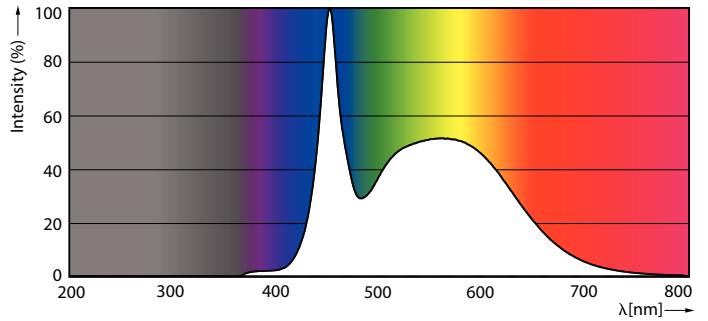

Product data

General Information		Lamp Current (Nom)	
Cap-Base	E27 [E27]		115 mA
RoHS mark	RoHS mark	Wattage Equivalent	100 W
Nominal Lifetime (Nom)	15000 h	Starting Time (Nom)	0.5 s
Switching Cycle	50000X	Warm Up Time to 60% Light (Nom)	0.5 s
Technical Type	12.5-100W	Power Factor (Nom)	0.5
		Voltage (Nom)	220-240 V
Light Technical		Temperature	
Color Code	865 [CCT of 6500K]	T-Case Maximum (Nom)	85 °C
Beam Angle (Nom)	200 °		
Luminous Flux (Nom)	1521 lm	Controls and Dimming	
Luminous Flux (Rated) (Nom)	1521 lm	Dimmable	No
Color Designation	Cool Daylight	Mechanical and Housing	
Correlated Color Temperature (Nom)	6500 K	Bulb Finish	Frosted
Luminous Efficacy (rated) (Nom)	121.00 lm/W	Approval and Application	
Color Consistency	<6	Energy Efficiency Label (EEL)	A+
Color Rendering Index (Nom)	80	Energy Consumption kWh/1000 h	13 kWh
LLMF At End Of Nominal Lifetime (Nom)	70 %	Product Data	
Operating and Electrical		Full product code	871869657781300
Input Frequency	50 to 60 Hz		
Power (Rated) (Nom)	12.5 W		

Dimensional drawing

A60 220-240V 12.5W-100W 6500K E27 ND

Product	D	C
CorePro LEDbulb ND 12.5-100W A60 E27 865	60 mm	110 mm

Photometric data

CorePro LEDbulb 100W E27 865 FR A60

CorePro LEDbulb 40W E27 865 FR A60