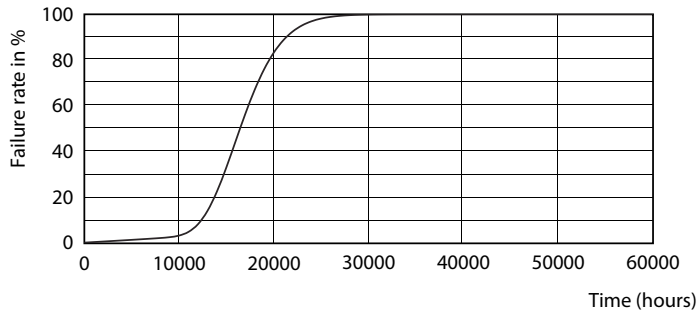

CorePro LEDbulbs

Lifetime

LEDbulb 100W E27 840 FR A60