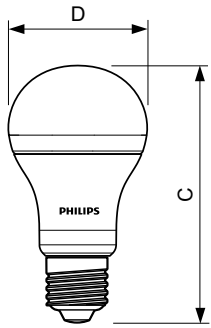

Product data

General Information		Lamp Current (Nom)	
Cap-Base	E27 [E27]		115 mA
RoHS mark	RoHS mark	Wattage Equivalent	100 W
Nominal Lifetime (Nom)	15000 h	Starting Time (Nom)	0.5 s
Switching Cycle	50000X	Warm Up Time to 60% Light (Nom)	0.5 s
Technical Type	12.5-100W	Power Factor (Nom)	0.5
		Voltage (Nom)	220-240 V
Light Technical		Temperature	
Color Code	865 [CCT of 6500K]	T-Case Maximum (Nom)	85 °C
Beam Angle (Nom)	200 °		
Luminous Flux (Nom)	1521 lm	Controls and Dimming	
Luminous Flux (Rated) (Nom)	1521 lm	Dimmable	No
Color Designation	Cool Daylight	Mechanical and Housing	
Correlated Color Temperature (Nom)	6500 K	Bulb Finish	Frosted
Luminous Efficacy (rated) (Nom)	121.00 lm/W	Approval and Application	
Color Consistency	<6	Energy Efficiency Label (EEL)	A+
Color Rendering Index (Nom)	80	Energy Consumption kWh/1000 h	13 kWh
LLMF At End Of Nominal Lifetime (Nom)	70 %	Product Data	
Operating and Electrical		Full product code	871869657781300
Input Frequency	50 to 60 Hz		
Power (Rated) (Nom)	12.5 W		

CorePro LEDbulbs

Order product name	CorePro LEDbulb ND 12.5-100W A60 E27 865
EAN/UPC - Product	8718696577813
Order code	929001312502
Numerator - Quantity Per Pack	1
Numerator - Packs per outer box	10

Material Nr. (12NC)	929001312502
Net Weight (Piece)	0.076 kg

Dimensional drawing

A60 220-240V 12.5W-100W 6500K E27 ND

Product	D	C
CorePro LEDbulb ND 12.5-100W A60 E27 865	60 mm	110 mm

Photometric data

CorePro LEDbulb 100W E27 865 FR A60

CorePro LEDbulb 40W E27 865 FR A60