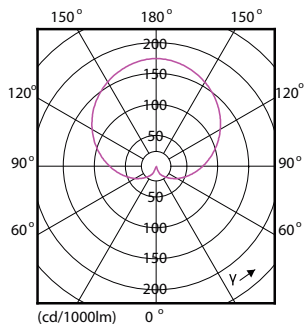

Product data

General Information		Lamp Current (Nom)	
Cap-Base	E27 [E27]		115 mA
RoHS mark	RoHS mark	Wattage Equivalent	100 W
Nominal Lifetime (Nom)	15000 h	Starting Time (Nom)	0.5 s
Switching Cycle	50000X	Warm Up Time to 60% Light (Nom)	0.5 s
Technical Type	12.5-100W	Power Factor (Nom)	0.5
		Voltage (Nom)	220-240 V
Light Technical		Temperature	
Color Code	865 [CCT of 6500K]	T-Case Maximum (Nom)	85 °C
Beam Angle (Nom)	200 °		
Luminous Flux (Nom)	1521 lm	Controls and Dimming	
Luminous Flux (Rated) (Nom)	1521 lm	Dimmable	No
Color Designation	Cool Daylight	Mechanical and Housing	
Correlated Color Temperature (Nom)	6500 K	Bulb Finish	Frosted
Luminous Efficacy (rated) (Nom)	121.00 lm/W	Approval and Application	
Color Consistency	<6	Energy Efficiency Label (EEL)	A+
Color Rendering Index (Nom)	80	Energy Consumption kWh/1000 h	13 kWh
LLMF At End Of Nominal Lifetime (Nom)	70 %	Product Data	
Operating and Electrical		Full product code	871869657781300
Input Frequency	50 to 60 Hz		
Power (Rated) (Nom)	12.5 W		

Dimensional drawing

A60 220-240V 12.5W-100W 6500K E27 ND

Product	D	C
CorePro LEDbulb ND 12.5-100W A60 E27 865	60 mm	110 mm

Photometric data

CorePro LEDbulb 100W E27 865 FR A60

CorePro LEDbulb 40W E27 865 FR A60