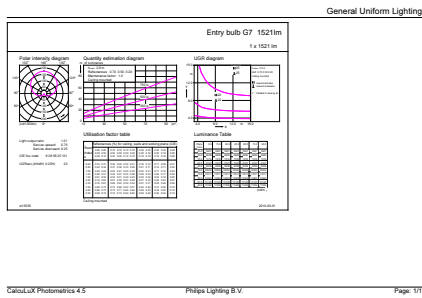

Product data

General Information		Lamp Current (Nom)	
Cap-Base	E27 [E27]		115 mA
RoHS mark	RoHS mark	Wattage Equivalent	100 W
Nominal Lifetime (Nom)	15000 h	Starting Time (Nom)	0.5 s
Switching Cycle	50000X	Warm Up Time to 60% Light (Nom)	0.5 s
Technical Type	12.5-100W	Power Factor (Nom)	0.5
		Voltage (Nom)	220-240 V
Light Technical		Temperature	
Color Code	865 [CCT of 6500K]	T-Case Maximum (Nom)	85 °C
Beam Angle (Nom)	200 °		
Luminous Flux (Nom)	1521 lm	Controls and Dimming	
Luminous Flux (Rated) (Nom)	1521 lm	Dimmable	No
Color Designation	Cool Daylight	Mechanical and Housing	
Correlated Color Temperature (Nom)	6500 K	Bulb Finish	Frosted
Luminous Efficacy (rated) (Nom)	121.00 lm/W	Approval and Application	
Color Consistency	<6	Energy Efficiency Label (EEL)	A+
Color Rendering Index (Nom)	80	Energy Consumption kWh/1000 h	13 kWh
LLMF At End Of Nominal Lifetime (Nom)	70 %	Product Data	
Operating and Electrical		Full product code	871869657781300
Input Frequency	50 to 60 Hz		
Power (Rated) (Nom)	12.5 W		

CorePro LEDbulbs

Order product name	CorePro LEDbulb ND 12.5-100W A60 E27 865
EAN/UPC - Product	8718696577813
Order code	929001312502
Numerator - Quantity Per Pack	1
Numerator - Packs per outer box	10

Material Nr. (12NC)	929001312502
Net Weight (Piece)	0.076 kg

Dimensional drawing

A60 220-240V 12.5W-100W 6500K E27 ND

Product	D	C
CorePro LEDbulb ND 12.5-100W A60 E27 865	60 mm	110 mm

Photometric data

CorePro LEDbulb 100W E27 865 FR A60

CorePro LEDbulb 40W E27 865 FR A60