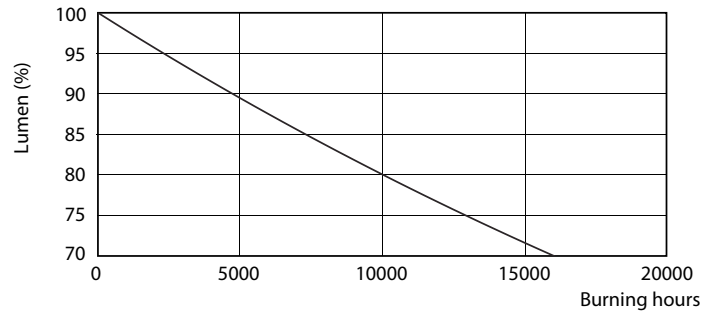

LEDbulb 100W E27 840 FR A60