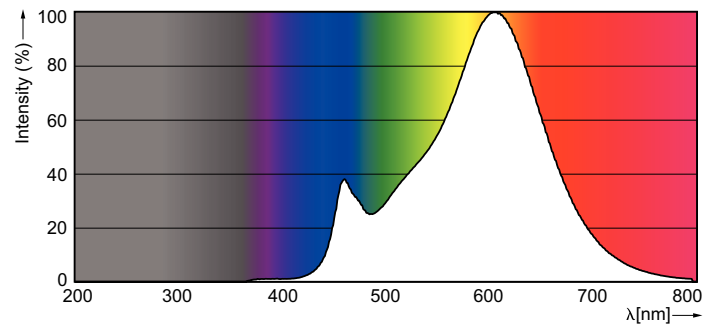

A60, A67 /827 FR