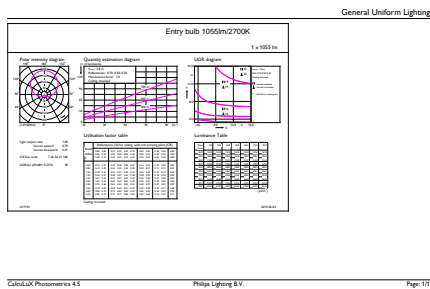

Photometric data

CorePro LEDbulb ND 11-75W A60