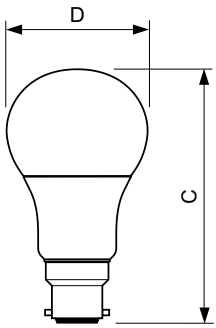

### Product data

General Information		Lamp Current (Nom)	
Cap-Base	B22 [ B22]		95 mA
RoHS mark	RoHS mark	Wattage Equivalent	75 W
Nominal Lifetime (Nom)	15000 h	Starting Time (Nom)	0.5 s
Switching Cycle	50000X	Warm Up Time to 60% Light (Nom)	0.5 s
Technical Type	11-75W	Power Factor (Nom)	0.5
		Voltage (Nom)	220-240 V
Light Technical		Temperature	
Color Code	827 [ CCT of 2700K]	T-Case Maximum (Nom)	80 °C
Beam Angle (Nom)	200 °		
Luminous Flux (Nom)	1055 lm	Controls and Dimming	
Luminous Flux (Rated) (Nom)	1055 lm	Dimmable	No
Color Designation	Warm White (WW)		
Correlated Color Temperature (Nom)	2700 K	Mechanical and Housing	
Luminous Efficacy (rated) (Nom)	95.00 lm/W	Bulb Finish	Frosted
Color Consistency	<6		
Color Rendering Index (Nom)	80	Approval and Application	
LLMF At End Of Nominal Lifetime (Nom)	70 %	Energy Efficiency Label (EEL)	A+
		Energy Consumption kWh/1000 h	11 kWh
Operating and Electrical		Product Data	
Input Frequency	50 to 60 Hz	Full product code	871869657761500
Power (Rated) (Nom)	11 W		

## Dimensional drawing

Entrybulb 230V 10.5W-75W 2700K B22 ND

Product	D	C
CorePro LEDbulb ND 11-75W A60 B22 827	60 mm	110 mm