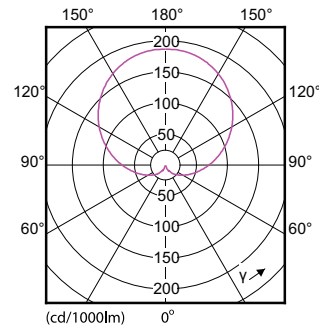

Photometric data

CorePro LEDbulb ND 11-75W A60