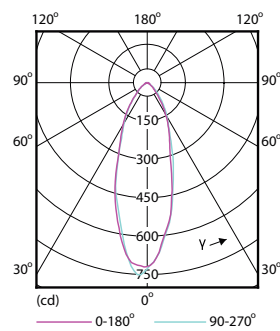

Product data

General Information		Lamp Current (Nom)	
Cap-Base	GU10 [GU10]		39 mA
EU RoHS compliant	Yes	Wattage Equivalent	50 W
Nominal Lifetime (Nom)	15000 h	Starting Time (Nom)	0.5 s
Switching Cycle	50000X	Warm Up Time to 60% Light (Nom)	0.5 s
Technical Type	4.6-50W	Power Factor (Nom)	0.5
		Voltage (Nom)	220-240 V
Light Technical		Temperature	
Color Code	840 [CCT of 4000K]	T-Case Maximum (Nom)	72 °C
Beam Angle (Nom)	36 °		
Luminous Flux (Nom)	390 lm	Controls and Dimming	
Luminous Intensity (Nom)	770 cd	Dimmable	No
Color Designation	Cool White (CW)		
Correlated Color Temperature (Nom)	4000 K	Approval and Application	
Luminous Efficacy (rated) (Nom)	84.00 lm/W	Energy Efficiency Label (EEL)	A++
Color Consistency	<6	Suitable For Accent Lighting	Yes
Color Rendering Index (Nom)	80	Energy Consumption kWh/1000 h	5 kWh
LLMF At End Of Nominal Lifetime (Nom)	70 %		
Luminous Flux in 90° Cone (Rated)	390 lm	Product Data	
		Full product code	871869672839000
		Order product name	Corepro LEDspot 4.6-50W GU10 840 36D
		EAN/UPC - Product	8718696728390
		Order code	929001218202
Operating and Electrical			
Input Frequency	50 to 60 Hz		
Power (Nom)	4.6 W		

CorePro LEDspot MV

Numerator - Quantity Per Pack	1
Numerator - Packs per outer box	10
Material Nr. (12NC)	929001218202

Net Weight (Piece)	0.038 kg
--------------------	----------

Dimensional drawing

GU10 230V 4W-35W 260lm 100D 3000K GU10ND

Product	D	C
Corepro LEDspot 4.6-50W GU10 840 36D	50 mm	54 mm

Photometric data

Classic LEDspotMV 5W GU10 840 36D CLA

CorePro LEDspotMV 50W GU10 830 36D CLA

CorePro LEDspotMV 25W GU10 840 36D

CorePro LEDspot MV