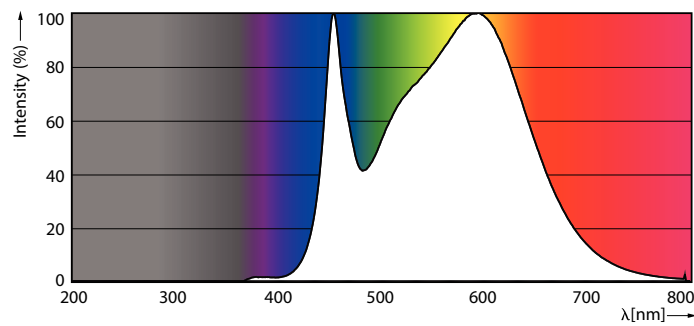

Product data

General Information		Lamp Current (Nom)	
Cap-Base	GU10 [GU10]		39 mA
EU RoHS compliant	Yes	Wattage Equivalent	50 W
Nominal Lifetime (Nom)	15000 h	Starting Time (Nom)	0.5 s
Switching Cycle	50000X	Warm Up Time to 60% Light (Nom)	0.5 s
Technical Type	4.6-50W	Power Factor (Nom)	0.5
		Voltage (Nom)	220-240 V
Light Technical		Temperature	
Color Code	840 [CCT of 4000K]	T-Case Maximum (Nom)	72 °C
Beam Angle (Nom)	36 °		
Luminous Flux (Nom)	390 lm	Controls and Dimming	
Luminous Intensity (Nom)	770 cd	Dimmable	No
Color Designation	Cool White (CW)		
Correlated Color Temperature (Nom)	4000 K	Approval and Application	
Luminous Efficacy (rated) (Nom)	84.00 lm/W	Energy Efficiency Label (EEL)	A++
Color Consistency	<6	Suitable For Accent Lighting	Yes
Color Rendering Index (Nom)	80	Energy Consumption kWh/1000 h	5 kWh
LLMF At End Of Nominal Lifetime (Nom)	70 %		
Luminous Flux in 90° Cone (Rated)	390 lm	Product Data	
		Full product code	871869672839000
		Order product name	Corepro LEDspot 4.6-50W GU10 840 36D
		EAN/UPC - Product	8718696728390
		Order code	929001218202
Operating and Electrical			
Input Frequency	50 to 60 Hz		
Power (Nom)	4.6 W		

Product	D	C
Corepro LEDspot 4.6-50W GU10 840 36D	50 mm	54 mm

Photometric data

Classic LEDspotMV 5W GU10 840 36D CLA

CorePro LEDspotMV 50W GU10 830 36D CLA

CorePro LEDspotMV 25W GU10 840 36D

CorePro LEDspot MV