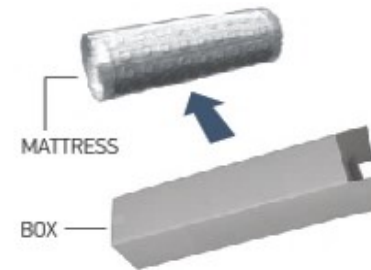

21cm

OWLY MATTRESS

29cm

Assembly Instructions

Step 1

Lay the box in the bedroom.
Remove the mattress from the box.

Step 2

Cut the outer bag along the seam with scissors making sure not to cut the inner clear plastic bag (do not use a knife).

Step 3

Roll out the compressed mattress on to a clean, flat surface.

Step 4

Carefully cut open the CLEAR plastic bag along the edges.
The mattress instantly begins to decompress. Remove the bag.

Step 5

Allow mattress to fully expand.
Use on any clean, smooth rigid surface such as platform bed.