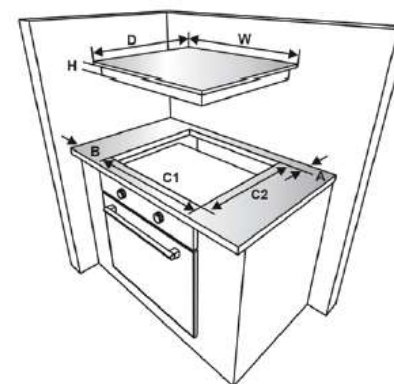

hobs
plans de cuisson

60 cm

induction

CE

BTIP64

Hob – 4 induction zone – touch control – timer -
black – power management

Plan – 4 foyers à induction – touches de contrôle-
minuteur – noir – power management

IGNIS
FIRST ITALIAN HOME APPLIANCE

eCO
GREEN

W (mm)	D (mm)	H (mm)	C1 (mm)	C2 (mm)	Min.A (mm)	Min.B (mm)
590	520	54	560	490	50	50