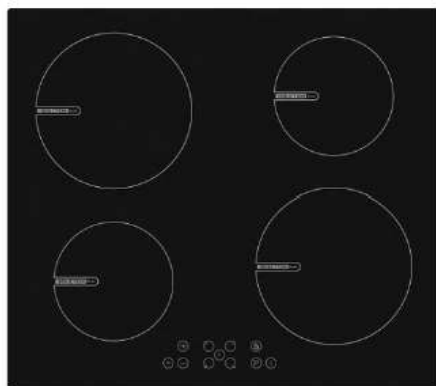

hobs
plans de cuisson

60 cm

induction

CE

BTIP64

Hob – 4 induction zone – touch control – timer -
black – power management

Plan – 4 foyers à induction – touches de contrôle-
minuteur – noir – power management

IGNIS
FIRST ITALIAN HOME APPLIANCE

eCO
GREEN

W (mm)	D (mm)	H (mm)	C1 (mm)	C2 (mm)	Min.A (mm)	Min.B (mm)
590	520	54	560	490	50	50