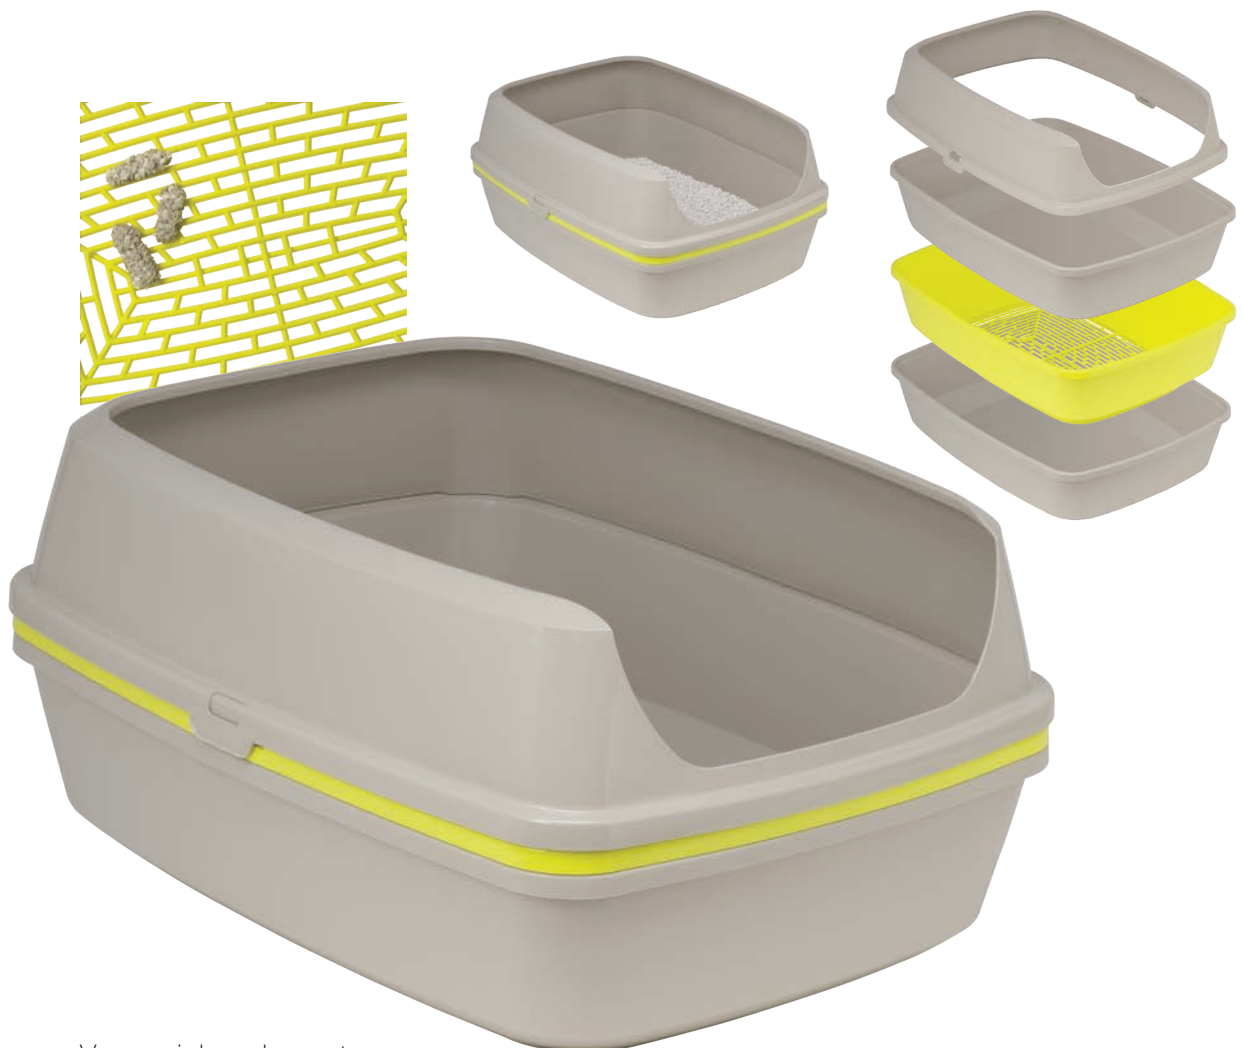

Lift To Sift

The ultimate tray for litter efficiency,
it's clean in seconds with minimum waste

- Very quick and easy to use.
- Requires no scoop or liner bags.
- Available in 50cm (AA70) and 57cm (AA72).
- Solid one piece trays to avoid leakage.
- High sides helps prevent litter scatter.
- Easy clean with warm soapy water.
- Takes seconds to clean for a fresh, odor-free litter box.
- Premium quality BPA free, non-toxic long lasting plastic.
- Two trays and a sift to create a rotational cleaning system.

Get more information from info@modernaproducts.com

CODE	NAME	SIZE L x W x H	CASE QTY	
AA70 0330	Lift To Sift 50cm	50.2 x 38.4 x 24.1 cm 19.7 x 15.1 x 9.5 inch	3	 5 412087 013180 >
AA72 0330	Lift To Sift 57cm	57 x 43 x 27 cm 22.4 x 16.9 x 10.6 inch	3	 5 412087 991143 >