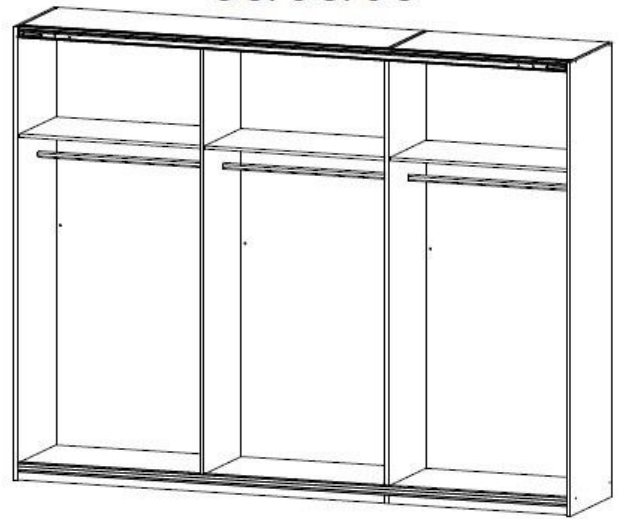

BARCELONA

rauch BLUE

Set with 271cm wide Wardrobe

bed combination

160/200 ↔ 265 cm ↑ 85 cm ↗ 206 cm BG 60

064R

chest

5 drawers

↔ 93 cm ↑ 81 cm ↗ 42 cm

639C

90/90/90

gliding door wardrobe

2-door

↔ 271 cm ↕ 210 cm ↗ 62 cm

4859