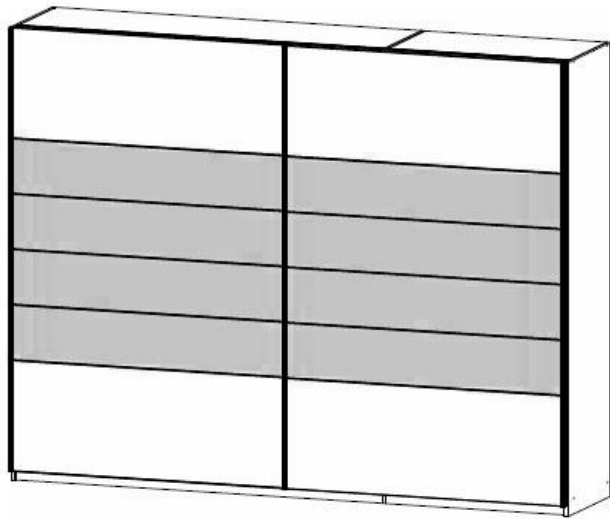

BARCELONA

rauch BLUE

Set with 271cm wide Wardrobe

bed combination

160/200 ↔ 265 cm ↑ 85 cm ↗ 206 cm BG 60

064R

chest

5 drawers

↔ 93 cm ↑ 81 cm ↗ 42 cm

639C

90/90/90

gliding door wardrobe

2-door

↔ 271 cm ↕ 210 cm ↗ 62 cm

4859