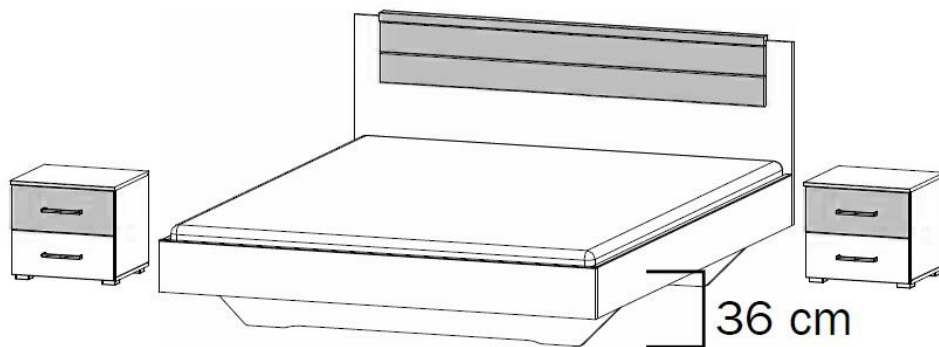

BARCELONA

rauch BLUE

Set with 271cm wide Wardrobe

bed combination

160/200 ↔ 265 cm ↑ 85 cm ↗ 206 cm BG 60

064R

chest

5 drawers

↔ 93 cm ↑ 81 cm ↗ 42 cm

639C

90/90/90

gliding door wardrobe

2-door

↔ 271 cm ↕ 210 cm ↗ 62 cm

4859