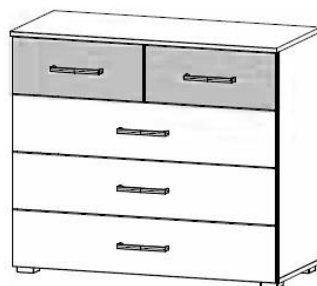

BARCELONA

rauch BLUE

Set with 271cm wide Wardrobe

bed combination

160/200 ↔ 265 cm ↑ 85 cm ↗ 206 cm BG 60

064R

chest

5 drawers