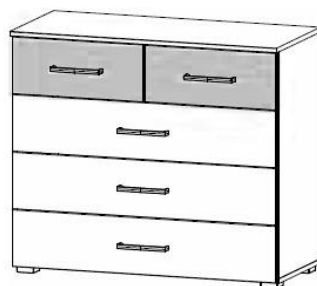

BARCELONA

rauch BLUE

Set with 181cm wide Wardrobe

bed combination

160/200 ↔ 265 cm ↑ 85 cm ↗ 206 cm BG 60

064R

chest

5 drawers

↔ 93 cm ↑ 81 cm ↗ 42 cm

639C

gliding door wardrobe

2-door

↔ 181 cm ↕ 210 cm ↗ 62 cm

4801