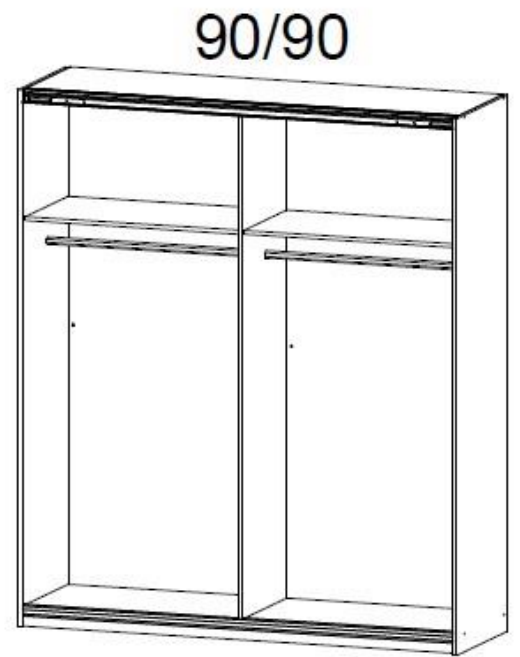

BARCELONA

rauch BLUE

Set with 181cm wide Wardrobe

bed combination

160/200 ↔ 265 cm ↑ 85 cm ↗ 206 cm BG 60

064R

chest

5 drawers

↔ 93 cm ↑ 81 cm ↗ 42 cm

639C

gliding door wardrobe

2-door

↔ 181 cm ↕ 210 cm ↗ 62 cm

4801