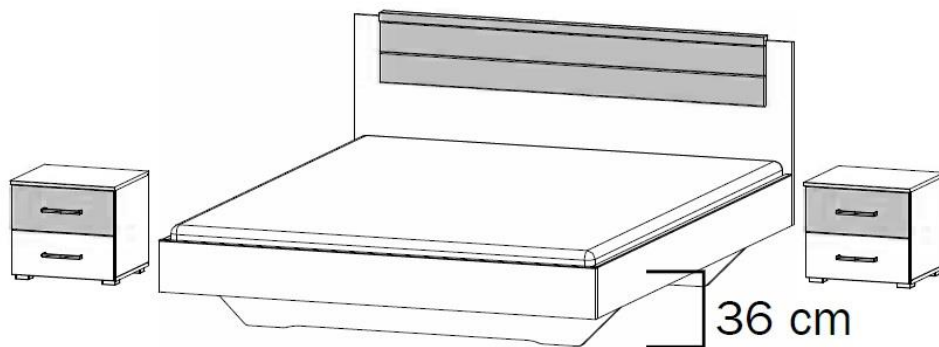

BARCELONA

rauch BLUE

Set with 181cm wide Wardrobe

bed combination

160/200 ↔ 265 cm ↑ 85 cm ↗ 206 cm BG 60

064R

chest

5 drawers

↔ 93 cm ↑ 81 cm ↗ 42 cm

639C

gliding door wardrobe

2-door

↔ 181 cm ↕ 210 cm ↗ 62 cm

4801